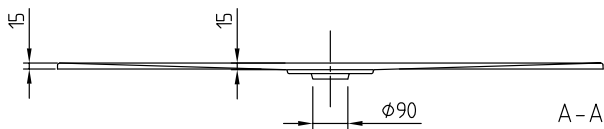

TECHNICAL DRAWINGS

UDA1480ARA215V