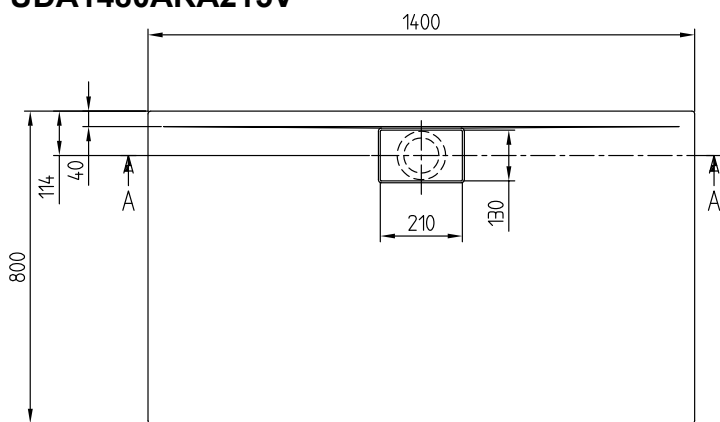

TECHNICAL DRAWINGS

UDA1480ARA215V