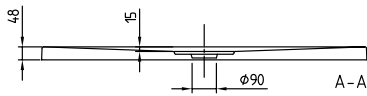

TECHNICAL DRAWINGS

UDA1280ARA248V