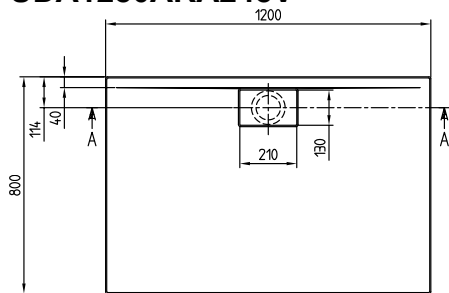

TECHNICAL DRAWINGS

UDA1280ARA248V