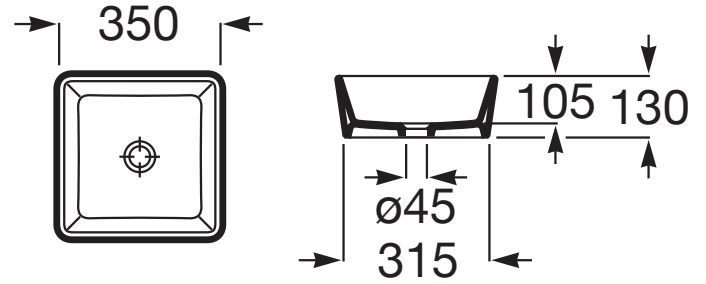

OPTICA

Over Countertop Basin - Square

TECHNICAL DRAWINGS

FEATURES

- Basin capacity (l): 9
- Bowl depth (mm): 105
- Installation type: Bowl / On countertop
- Material: Vitreous china
- Shape: Square
- Waste: Not included
- Weight (Kg): 7
- Without overflow