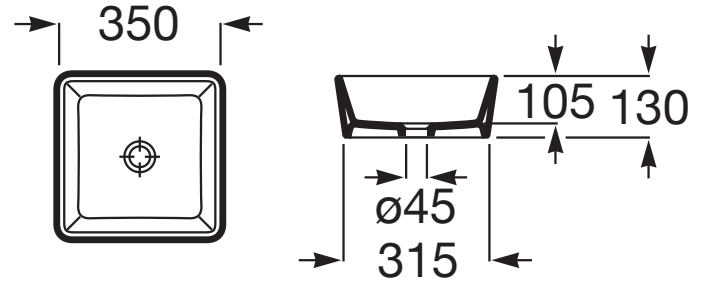

OPTICA

Over Countertop Basin - Square

TECHNICAL DRAWINGS

FEATURES

- Basin capacity (l): 9
- Bowl depth (mm): 105
- Installation type: Bowl / On countertop
- Material: Vitreous china
- Shape: Square
- Waste: Not included
- Weight (Kg): 7
- Without overflow