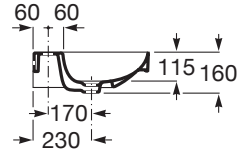

ONA

Wall-hung Fineceramic® basin

DIMENSIONS

Length	550 mm
Width	460 mm
Height	160 mm

COLOURS AND FINISHES

00 White

TECHNICAL DRAWINGS

FEATURES

Basin capacity (l): 7

Bowl position: Central

Fixing kit: Included

Installation type: Wall-hung

Internal Shape: Rectangular

Material: FINECERAMIC®

Shape: Rectangular

Taphole configuration: 1 taphole in the middle

Trap: Not included

Waste: Not included

Weight (Kg): 16

COMPATIBLE WITH

Tray
817670..0

Vitreous china full pedestal
for basin
337470..0

Vitreous china semipedestal
for basin
337471..0

1 1/4" outlet connector for
basin. 300 Pipe
506403110