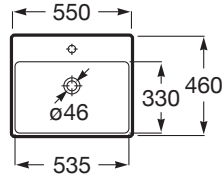

ONA

Wall-hung Fineceramic® basin

DIMENSIONS

Length	550 mm
Width	460 mm
Height	160 mm

COLOURS AND FINISHES

00 White

TECHNICAL DRAWINGS

FEATURES

Basin capacity (l): 7

Bowl position: Central

Fixing kit: Included

Installation type: Wall-hung

Internal Shape: Rectangular

Material: FINECERAMIC®

Shape: Rectangular

Taphole configuration: 1 taphole in the middle

Trap: Not included

Waste: Not included

Weight (Kg): 16

COMPATIBLE WITH

Tray
817670..0

Vitreous china full pedestal
for basin
337470..0

Vitreous china semipedestal
for basin
337471..0

1 1/4" outlet connector for
basin. 300 Pipe
506403110