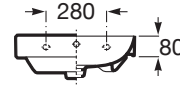

ONA

Wall-hung Fineceramic® basin

DIMENSIONS

Length	550 mm
Width	460 mm
Height	160 mm

COLOURS AND FINISHES

00 White

TECHNICAL DRAWINGS

FEATURES

Basin capacity (l): 7

Bowl position: Central

Fixing kit: Included

Installation type: Wall-hung

Internal Shape: Rectangular

Material: FINECERAMIC®

Shape: Rectangular

Taphole configuration: 1 taphole in the middle