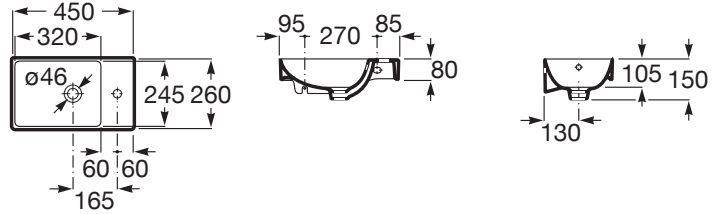

### DIMENSIONS

Length	450 mm
Width	260 mm
Height	150 mm

### FEATURES

Asymmetrical

Basin capacity (l): 2.7

Bowl position: Left

Fixing kit: Included

Installation type: Wall-hung

Internal Shape: Rectangular

Material: FINECERAMIC®

Shape: Rectangular

Small(washbasin)

Taphole configuration: 1 taphole in the middle

Trap: Not included

Waste: Not included

Weight (Kg): 7

Compact basin

COMPATIBLE WITH