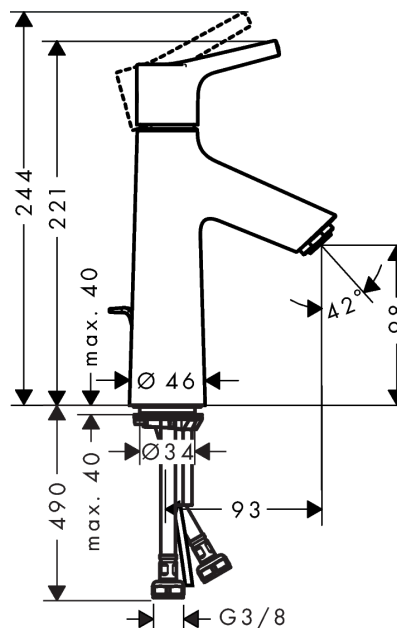

Talis S

Single lever basin mixer 100 with pop-up waste set

Surfaces: **chrome** Article Number: **72020000**

Description

product features

- ComfortZone 100
- projection 93 mm
- normal spray
- flow rate at 3 bar: 5 l/min
- ceramic cartridge
- temperature limitation adjustable
- suitable for continuous flow water heaters
- pop-up waste set G 1¼
- material waste set: metal
- connection dimension: DN15

Technology

Design awards

reddot award 2015
winner

Product image

Scale drawing

Flowchart