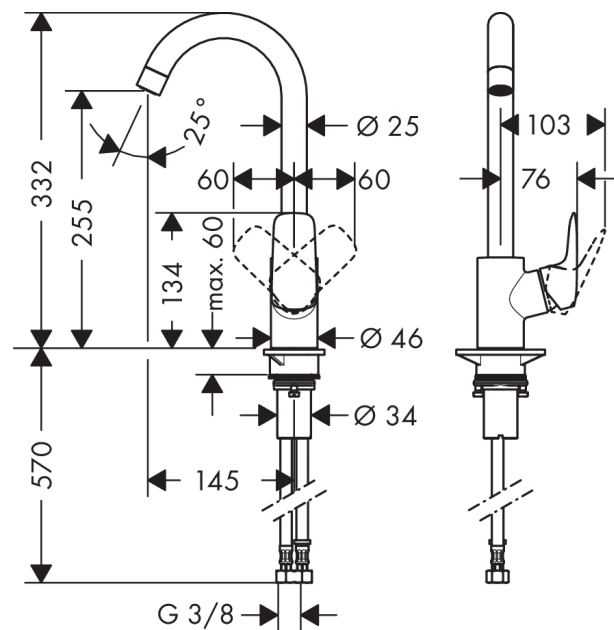

##### product features

- ComfortZone 260
- swivel range adjustable in 3 steps 110°, 150° or 360°
- handle can be positioned on the right or left
- normal spray
- connection dimension: DN15
- flow rate 12 l/min
- ceramic cartridge
- connection type: G 3/8 connections
- suitable for continuous flow water heaters
- scope of supply: single lever kitchen mixer, connection hoses, fixing set, assembly instruction

#### Scale drawing