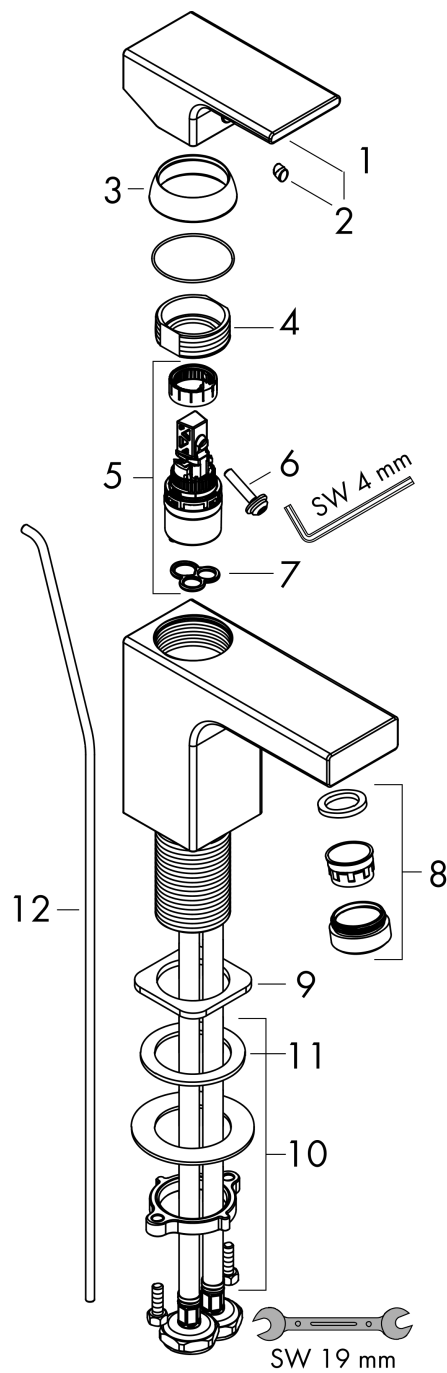

Vernis Shape

Single lever basin mixer 100 with isolated water conduction and pop-up waste set

Surface: **Chrome** Article Number: **71561000**

Description

product features

- consists of: single lever basin mixer, waste set
- ComfortZone 100
- projection: 110 mm
- spout height: 95 mm
- spray type: Normal spray
- swiveling spray former
- maximum flow rate at 3 bar: 5 l/min
- ceramic cartridge
- temperature limitation adjustable
- with isolated water conduction - without contact with nickel and lead
- suitable for continuous flow water heaters
- pop-up waste set G 1¼
- material waste set: synthetic
- connection type: G ¾ connections
- connection dimension: DN15

Technology

Certificates

Product image

Scale drawing

Vernis Shape

Single lever basin mixer 100 with isolated water conduction and pop-up waste set

Surface: **Chrome** Article Number: **71561000**

Flowchart

Vernis Shape

Single lever basin mixer 100 with isolated water conduction and pop-up waste set

Surface: **Chrome** Article Number: **71561000**

Exploded Drawing

Year of production: >04/21

Vernis Shape

Single lever basin mixer 100 with isolated water conduction and pop-up waste set

Surface: **Chrome** Article Number: **71561000**

Spare part list

Year of production: >04/21

Pos.	Description	Article Number	Price	PU
1	handle	93684000	€ 28,92	1
2	screw cover	96338000	€ 3,33	1
3	flange	93680000	€ 22,97	1
4	nut	93686000	€ 22,97	1
5	cartridge, assy	97685000	€ 58,67	1
6	locking screw for handle	95140000	€ 5,36	1
7	seal	98865000	€ 28,92	1
8	aerator swivelling M24x1 (5 l/min)	93834000	€ 18,80	1
9	seal	93687000	€ 3,33	1
10	fixing set (Ø 32)	13961000	€ 22,97	1
11	lever collar	97548000	€ 3,33	1
12	pull rod	93683000	€ 11,66	1
a	pop up waste	92168000	€ 36,89	1
b	fixation extension 35 mm	13898000	€ 72,47	1