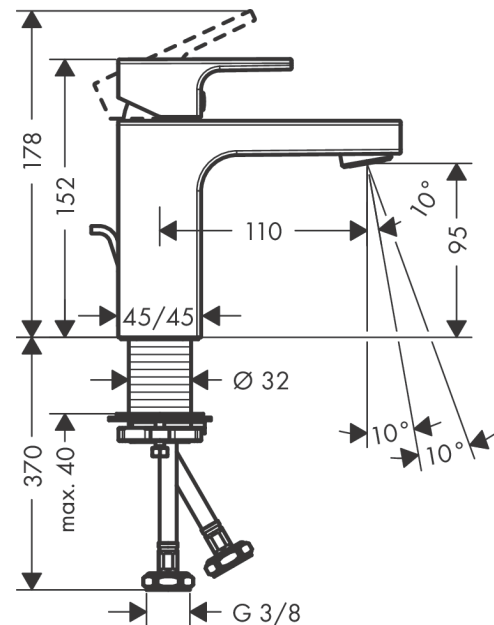

Vernis Shape

Single lever basin mixer 100 with isolated water conduction and pop-up waste set

Surface: **Chrome** Article Number: **71561000**

Description

product features

- consists of: single lever basin mixer, waste set
- ComfortZone 100
- projection: 110 mm
- spout height: 95 mm
- spray type: Normal spray
- swiveling spray former
- maximum flow rate at 3 bar: 5 l/min
- ceramic cartridge
- temperature limitation adjustable
- with isolated water conduction - without contact with nickel and lead
- suitable for continuous flow water heaters
- pop-up waste set G 1¼
- material waste set: synthetic
- connection type: G ¾ connections
- connection dimension: DN15

Technology

Certificates

Product image

Scale drawing

Vernis Shape

Single lever basin mixer 100 with isolated water conduction and pop-up waste set

Surface: **Chrome** Article Number: **71561000**

Flowchart

Vernis Shape

Single lever basin mixer 100 with isolated water conduction and pop-up waste set

Surface: **Chrome** Article Number: **71561000**

Exploded Drawing

Year of production: >04/21

Vernis Shape

Single lever basin mixer 100 with isolated water conduction and pop-up waste set

Surface: **Chrome** Article Number: **71561000**

Spare part list

Year of production: >04/21

Pos.	Description	Article Number	Price	PU
1	handle	93684000	€ 28,92	1
2	screw cover	96338000	€ 3,33	1
3	flange	93680000	€ 22,97	1
4	nut	93686000	€ 22,97	1
5	cartridge, assy	97685000	€ 58,67	1
6	locking screw for handle	95140000	€ 5,36	1
7	seal	98865000	€ 28,92	1
8	aerator swivelling M24x1 (5 l/min)	93834000	€ 18,80	1
9	seal	93687000	€ 3,33	1
10	fixing set (Ø 32)	13961000	€ 22,97	1
11	lever collar	97548000	€ 3,33	1
12	pull rod	93683000	€ 11,66	1
a	pop up waste	92168000	€ 36,89	1
b	fixation extension 35 mm	13898000	€ 72,47	1