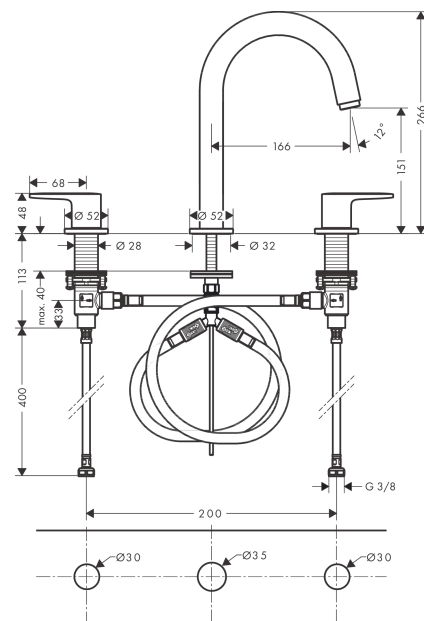

Vernis Blend

3-hole basin mixer with pop-up waste set

Surface: **Chrome** Article Number: **71553000**

Description

product features

- consists of: 3-hole basin mixer, waste set
- ComfortZone 150
- projection: 166 mm
- spout height: 151 mm
- spray type: laminar spray
- maximum flow rate at 3 bar: 5 l/min
- ceramic valves hot/ cold 90°
- suitable for continuous flow water heaters
- pop-up waste set G 1¼
- material waste set: synthetic
- connection type: G # connections
- connection dimension: DN15

Technology

Certificates

Product image

Scale drawing

Flowchart

Vernis Blend

3-hole basin mixer with pop-up waste set

Surface: **Chrome** Article Number: **71553000**

Exploded Drawing

Year of production: >04/21

Vernis Blend

3-hole basin mixer with pop-up waste set

Surface: **Chrome** Article Number: **71553000**

Spare part list

Year of production: >04/21

Pos.	Description	Article Number	Price	PU
1	spout cpl.	93685000	€ 124,95	1
2	aerator M24x1 (5 l/min)	92372000	€ 18,33	1
3	O-ring 7x1,5	98422000	€ 3,21	1
4	seal	93699000	€ 3,21	1
5	mounting kit	93763000	€ 13,92	1
6	pull rod	93690000	€ 11,31	1
7	handle for cold water	93697000	€ 35,94	1
8	handle for hot water	93696000	€ 35,94	1
9	handle fixing set	94184000	€ 5,24	1
10	escutcheon for handle	93698000	€ 22,37	1
11	shut off unit left closing	93838000	€ 44,63	1
12	shut off unit right closing	93839000	€ 44,63	1
13	fixing set (Ø 28)	92909000	€ 35,94	1
14	lever collar	97548000	€ 3,21	1
15	connection hose 450 mm M8x0,75 G3/8	97206000	€ 28,20	1
16	connection hose 400 mm M10x1	92914000	€ 57,12	1
a	pop up waste	92168000	€ 35,94	1