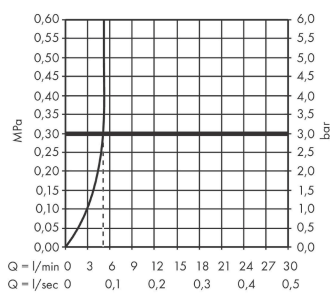

Vernis Blend

3-hole basin mixer with pop-up waste set

Surface: **Chrome** Article Number: **71553000**

Description

product features

- consists of: 3-hole basin mixer, waste set
- ComfortZone 150
- projection: 166 mm
- spout height: 151 mm
- spray type: laminar spray
- maximum flow rate at 3 bar: 5 l/min
- ceramic valves hot/ cold 90°
- suitable for continuous flow water heaters
- pop-up waste set G 1¼
- material waste set: synthetic
- connection type: G # connections
- connection dimension: DN15

Technology

Certificates

Product image

Scale drawing

Flowchart

Vernis Blend

3-hole basin mixer with pop-up waste set

Surface: **Chrome** Article Number: **71553000**