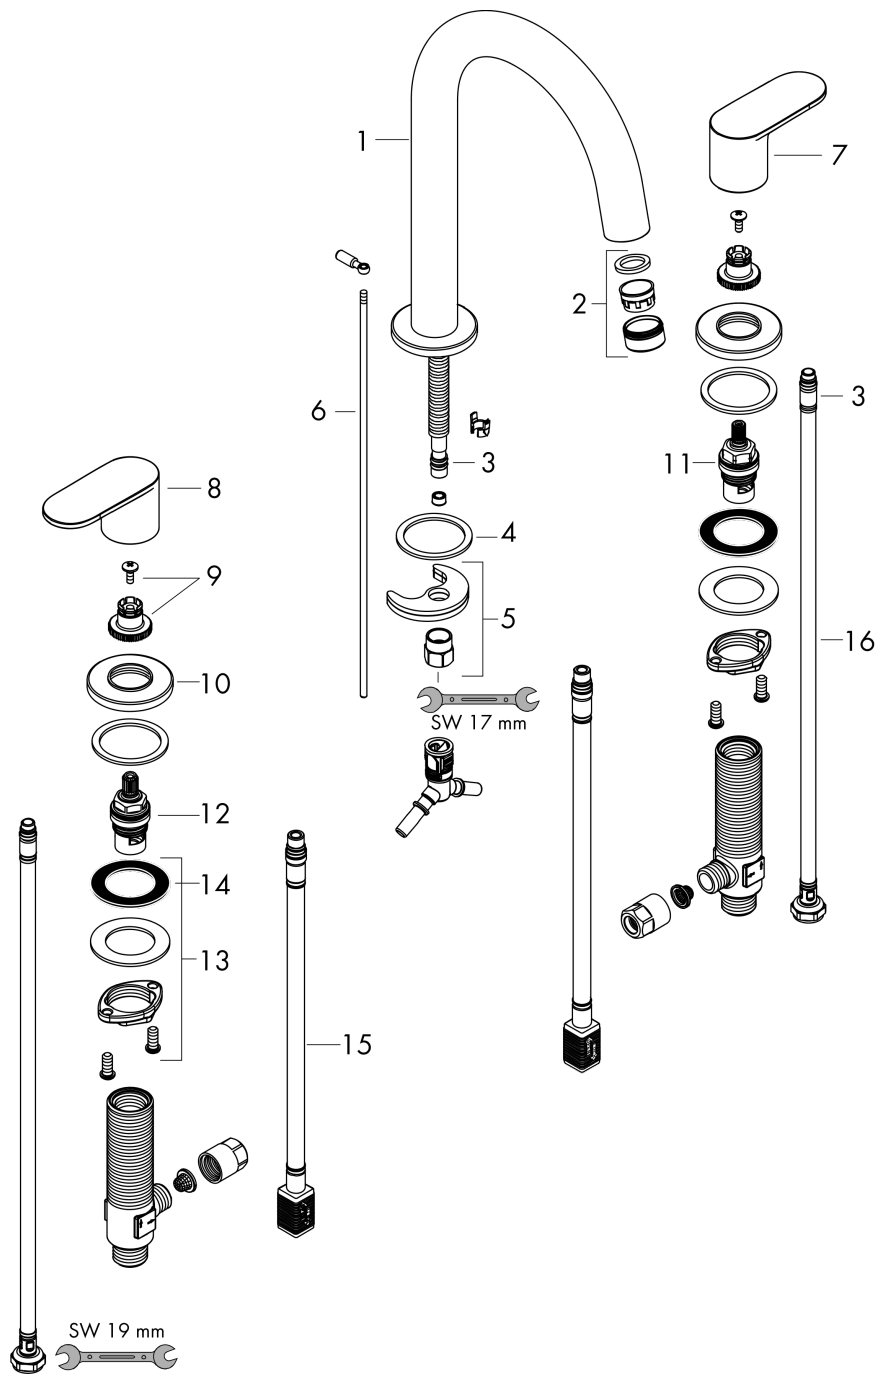

Vernis Blend

3-hole basin mixer with pop-up waste set

Surface: **Chrome** Article Number: **71553000**

Description

product features

- consists of: 3-hole basin mixer, waste set
- ComfortZone 150
- projection: 166 mm
- spout height: 151 mm
- spray type: laminar spray
- maximum flow rate at 3 bar: 5 l/min
- ceramic valves hot/ cold 90°
- suitable for continuous flow water heaters
- pop-up waste set G 1¼
- material waste set: synthetic
- connection type: G # connections
- connection dimension: DN15

Technology

Certificates

Product image

Scale drawing

Flowchart

Vernis Blend

3-hole basin mixer with pop-up waste set

Surface: **Chrome** Article Number: **71553000**

Exploded Drawing

Year of production: >04/21

Vernis Blend

3-hole basin mixer with pop-up waste set

Surface: **Chrome** Article Number: **71553000**

Spare part list

Year of production: >04/21

Pos.	Description	Article Number	Price	PU
1	spout cpl.	93685000	€ 124,95	1
2	aerator M24x1 (5 l/min)	92372000	€ 18,33	1
3	O-ring 7x1,5	98422000	€ 3,21	1
4	seal	93699000	€ 3,21	1
5	mounting kit	93763000	€ 13,92	1
6	pull rod	93690000	€ 11,31	1
7	handle for cold water	93697000	€ 35,94	1
8	handle for hot water	93696000	€ 35,94	1
9	handle fixing set	94184000	€ 5,24	1
10	escutcheon for handle	93698000	€ 22,37	1
11	shut off unit left closing	93838000	€ 44,63	1
12	shut off unit right closing	93839000	€ 44,63	1
13	fixing set (Ø 28)	92909000	€ 35,94	1
14	lever collar	97548000	€ 3,21	1
15	connection hose 450 mm M8x0,75 G3/8	97206000	€ 28,20	1
16	connection hose 400 mm M10x1	92914000	€ 57,12	1
a	pop up waste	92168000	€ 35,94	1