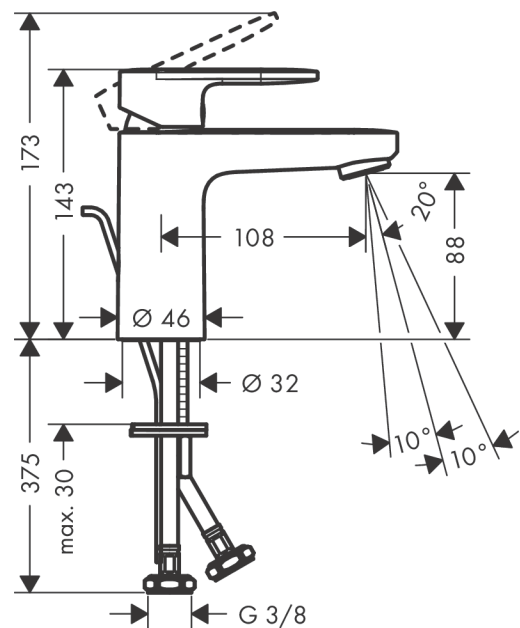

Vernis Blend

Single lever basin mixer 100 with pop-up waste set

Surface: **Matt Black** Article Number: **71551670**

Description

product features

- consists of: single lever basin mixer, waste set
- ComfortZone 100
- projection: 108 mm
- spout height: 88 mm
- spray type: Normal spray
- swiveling spray former
- maximum flow rate at 3 bar: 5 l/min
- ceramic cartridge
- temperature limitation adjustable
- suitable for continuous flow water heaters
- pop-up waste set G 1¼
- material waste set: synthetic
- connection type: G ¾ connections
- connection dimension: DN15

Technology

Certificates

Product image

Scale drawing

Vernis Blend
Single lever basin mixer 100 with pop-up waste set
 Surface: **Matt Black** Article Number: **71551670**

Flowchart