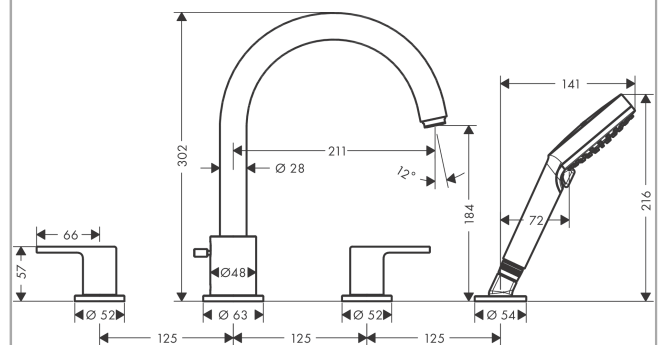

Vernis Shape
4-hole rim mounted bath mixer
 Surface: **Matt Black** Article Number: **71459670**

Description

product features

- consists of: 4-hole rim mounted bath mixer, hand shower
- 2 functions
- projection: 211 mm
- spray type mixer: Normal spray
- spray type hand shower: Rain, IntenseRain
- maximum pull-out length of hand shower: 1.60 m
- maximum flow rate at 3 bar: 25 l/min
- flow rate for bath spout at 3 bar: 25 l/min
- flow rate of hand shower at 3 bar: 17 l/min
- ceramic valves hot/ cold 90°
- non-return valve
- suitable for continuous flow water heaters
- connection dimension: DN15
- connection type: G ½
- maintenance opening required

Technology

Product image

Scale drawing

Vernis Shape

4-hole rim mounted bath mixer

Surface: **Matt Black** Article Number: **71459670**

Flowchart