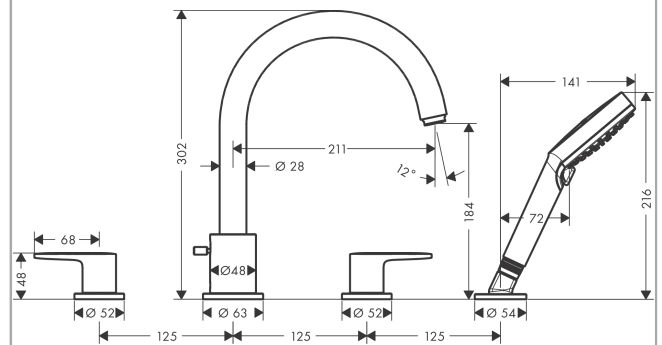

Vernis Blend

4-hole rim mounted bath mixer

Surface: **Matt Black** Article Number: **71456670**

Description

product features

- consists of: 4-hole rim mounted bath mixer, hand shower
- 2 functions
- projection: 211 mm
- spray type mixer: Normal spray
- spray type hand shower: Rain, IntenseRain
- maximum pull-out length of hand shower: 1.60 m
- maximum flow rate at 3 bar: 25 l/min
- flow rate for bath spout at 3 bar: 25 l/min
- flow rate of hand shower at 3 bar: 17 l/min
- ceramic valves hot/ cold 90°
- non-return valve
- suitable for continuous flow water heaters
- connection dimension: DN15
- connection type: G ½
- maintenance opening required

Technology

Product image

Scale drawing

Vernis Blend

4-hole rim mounted bath mixer

Surface: **Matt Black** Article Number: **71456670**

Flowchart