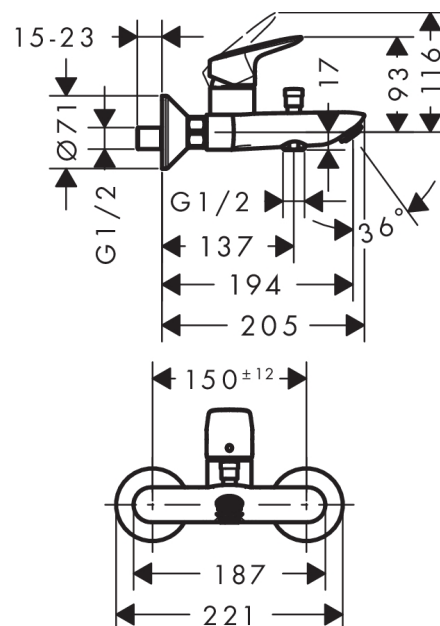

MyCube

Single lever bath mixer for exposed installation

Surfaces: **chrome** Article Number: **71241000**

Description

product features

- projection 205 mm
- connection type: s-shaped connections
- centre distance: 150 ± 12 mm
- spray type mixer: normal spray
- flow rate at 3 bar: 22 l/min
- ceramic cartridge
- temperature limitation adjustable
- with automatic resetting
- non-return valve
- with silencer
- suitable for continuous flow water heaters
- connection dimension: DN15

Technology

Product image

Scale drawing

Flowchart