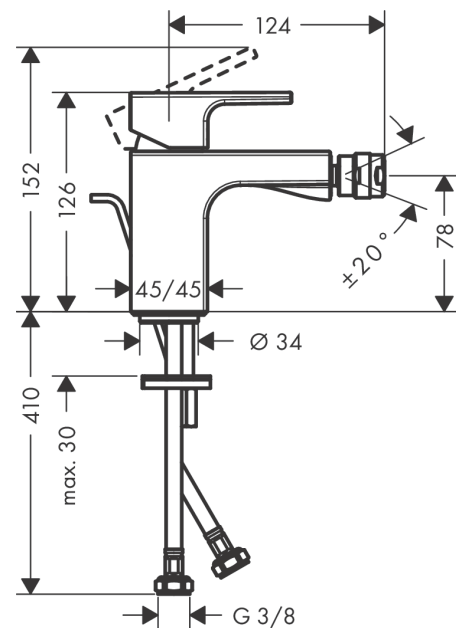

Vernis Shape
Single lever bidet mixer with pop-up waste set
 Surface: **Chrome** Article Number: **71211000**

Description

product features

- consists of: single lever bidet mixer, waste set
- projection 124 mm
- spout height: 78 mm
- aerator with ball pivot
- spray type: Normal spray
- maximum flow rate at 3 bar: 4,8 l/min
- ceramic cartridge
- suitable for continuous flow water heaters
- pop-up waste set G 1¼
- material waste set: synthetic
- connection type: G ¾ connections
- connection dimension: DN15

Technology

Product image

Scale drawing

Flowchart

Vernis Shape
Single lever bidet mixer with pop-up waste set
 Surface: **Chrome** Article Number: **71211000**

Exploded Drawing

Year of production: >04/21

Vernis Shape
Single lever bidet mixer with pop-up waste set
 Surface: **Chrome** Article Number: **71211000**

Spare part list

Year of production: >04/21

Pos.	Description	Article Number	PC	PU
1	handle	93684000	8	1
2	screw cover	96338000	1	1
3	flange	93680000	7	1
4	nut	93681000	6	1
5	cartridge, assy	97685000	11	1
6	locking screw for handle	95140000	2	1
7	seal	98865000	8	1
8	ball joint	96050000	9	1
9	aerator M24x1 (5 l/min)	13185000	99	1
10	seal Ø 42	98722000	2	1
11	fixing set	96016000	8	1
12	pull rod	93683000	4	1
a	pop up waste	92168000	9	1