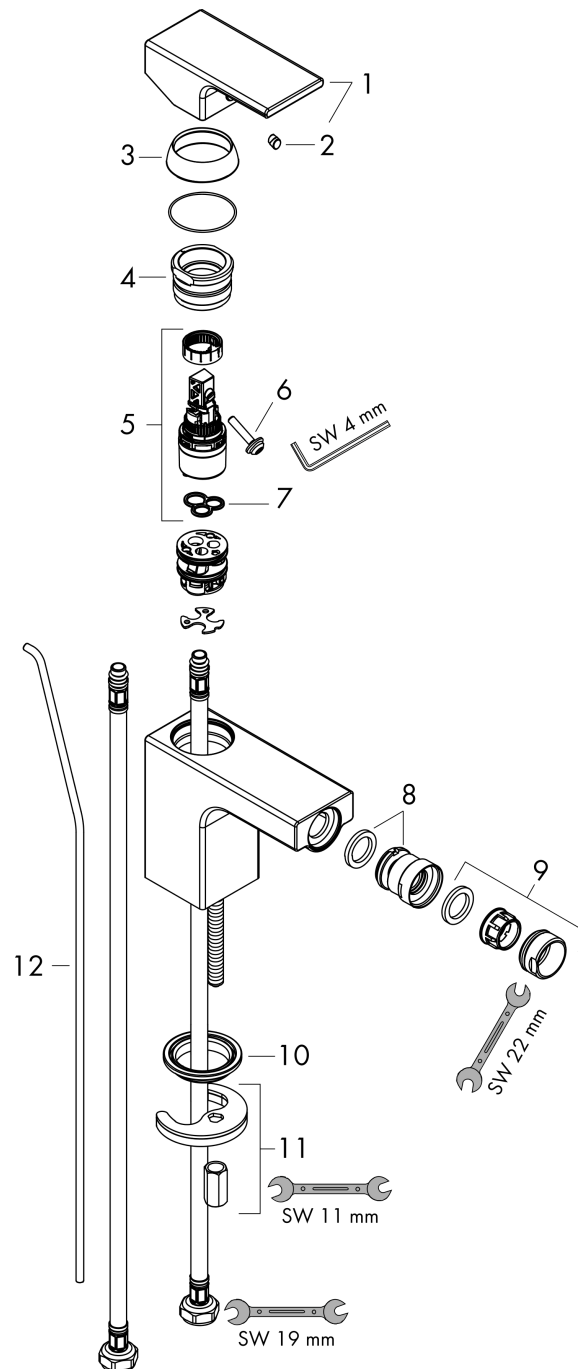

Vernis Shape
Single lever bidet mixer with pop-up waste set
 Surface: **Chrome** Article Number: **71211000**

Description

product features

- consists of: single lever bidet mixer, waste set
- projection 124 mm
- spout height: 78 mm
- aerator with ball pivot
- spray type: Normal spray
- maximum flow rate at 3 bar: 4,8 l/min
- ceramic cartridge
- suitable for continuous flow water heaters
- pop-up waste set G 1¼
- material waste set: synthetic
- connection type: G ¾ connections
- connection dimension: DN15

Technology

Product image

Scale drawing

Flowchart

Vernis Shape
Single lever bidet mixer with pop-up waste set
 Surface: **Chrome** Article Number: **71211000**

Exploded Drawing

Year of production: >04/21

Vernis Shape
Single lever bidet mixer with pop-up waste set
 Surface: **Chrome** Article Number: **71211000**

Spare part list

Year of production: >04/21

Pos.	Description	Article Number	PC	PU
1	handle	93684000	8	1
2	screw cover	96338000	1	1
3	flange	93680000	7	1
4	nut	93681000	6	1
5	cartridge, assy	97685000	11	1
6	locking screw for handle	95140000	2	1
7	seal	98865000	8	1
8	ball joint	96050000	9	1
9	aerator M24x1 (5 l/min)	13185000	99	1
10	seal Ø 42	98722000	2	1
11	fixing set	96016000	8	1
12	pull rod	93683000	4	1
a	pop up waste	92168000	9	1