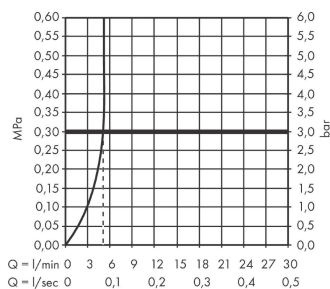

Vernis Shape
Single lever bidet mixer with pop-up waste set
 Surface: **Chrome** Article Number: **71211000**

Description

product features

- consists of: single lever bidet mixer, waste set
- projection 124 mm
- spout height: 78 mm
- aerator with ball pivot
- spray type: Normal spray
- maximum flow rate at 3 bar: 4,8 l/min
- ceramic cartridge
- suitable for continuous flow water heaters
- pop-up waste set G 1¼
- material waste set: synthetic
- connection type: G ¾ connections
- connection dimension: DN15

Technology

Product image

Scale drawing

Flowchart

Vernis Shape
Single lever bidet mixer with pop-up waste set
 Surface: **Chrome** Article Number: **71211000**

Exploded Drawing

Year of production: >04/21

Vernis Shape
Single lever bidet mixer with pop-up waste set
 Surface: **Chrome** Article Number: **71211000**