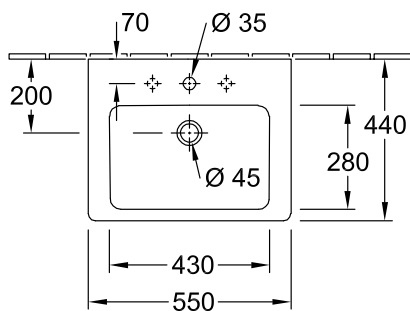

TECHNICAL DRAWINGS

711355

5243 00