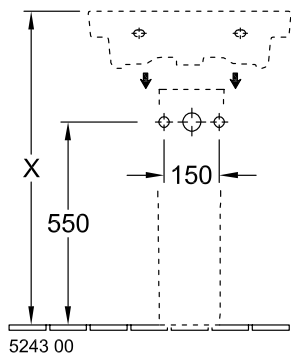

TECHNICAL DRAWINGS

711355

5243 00