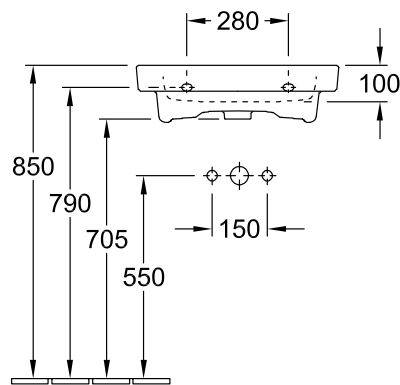

WASHBASIN SUBWAY 2.0

PRODUCT INFORMATION

1 . POSITION

Model	711355
Collection	Subway 2.0
PROJECTS	DESIGN
Width	550 mm
Depth	440 mm
Weight	17,31 kg
description	Sanitary porcelain EN 31, EN 14688
Tap fitting / Tap hole remark	suitable for 3-hole tap fittings, central tap hole punched out
Overflow remark	with overflow
material	Sanitary porcelain
Specification texts	Subway 2.0; Washbasin; Sanitary porcelain; Size: 550 x 440 mm; Rectangle; suitable for 3-hole tap fittings, central tap hole punched out; with overflow; EN 31, EN 14688

COLOURS

White Alpin	71135501	4047289984221
White Alpin CeramicPlus	711355R1	4047289984252
Star White CeramicPlus	711355R2	4047289984238
Pergamon CeramicPlus	711355R3	4047289984245

TECHNICAL DRAWINGS

711355

5243 00

5244 00