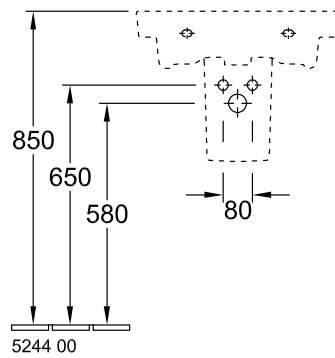

WASHBASIN SUBWAY 2.0

PRODUCT INFORMATION

1 . POSITION

Model	711355
Collection	Subway 2.0
PROJECTS	DESIGN
Width	550 mm
Depth	440 mm
Weight	17,31 kg
description	Sanitary porcelain EN 31, EN 14688
Tap fitting / Tap hole remark	suitable for 3-hole tap fittings, central tap hole punched out
Overflow remark	with overflow
material	Sanitary porcelain
Specification texts	Subway 2.0; Washbasin; Sanitary porcelain; Size: 550 x 440 mm; Rectangle; suitable for 3-hole tap fittings, central tap hole punched out; with overflow; EN 31, EN 14688

COLOURS

White Alpin	71135501	4047289984221
White Alpin CeramicPlus	711355R1	4047289984252
Star White CeramicPlus	711355R2	4047289984238
Pergamon CeramicPlus	711355R3	4047289984245

TECHNICAL DRAWINGS

711355

5243 00

5244 00