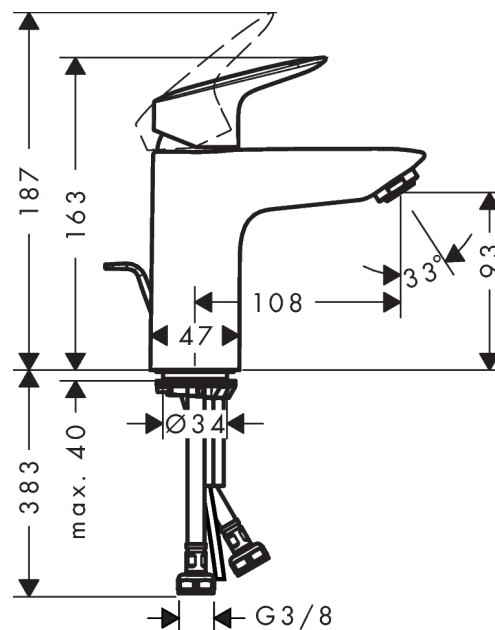

Logis

Single lever basin mixer 100 CoolStart with pop-up waste set

Surfaces: **Chrome** Article Number: **71102000**

Description

product features

- consists of: single lever basin mixer, waste set
- ComfortZone 100
- projection 108 mm
- normal spray
- flow rate at 3 bar: 5 l/min
- ceramic cartridge
- temperature limitation adjustable
- suitable for continuous flow water heaters
- pop-up waste set G 1¼
- material waste set: synthetic
- connection dimension: DN15
- cold water in middle position

Technology

Design awards

reddot award 2014
winner

Product image

Scale drawing

Flowchart