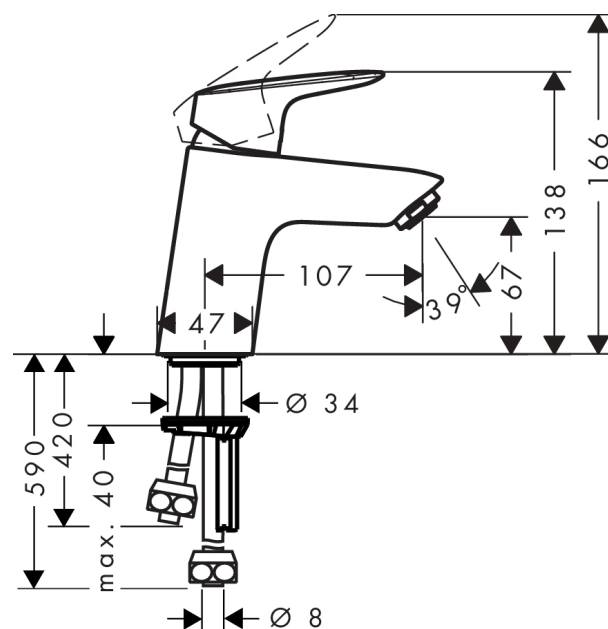

Logis

Single lever basin mixer 70 for vented hot water cylinders with push-open waste set

Surfaces: **Chrome** Article Number: **71074000**

Description

product features

- consists of: single lever basin mixer, waste set
- ComfortZone 70
- projection 107 mm
- normal spray
- flow rate at 3 bar: 5 l/min
- ceramic cartridge
- temperature limitation adjustable
- push-open waste set G 1¼
- material waste set: synthetic

Technology

Design awards

reddot award 2014
winner

Product image

Scale drawing

Flowchart