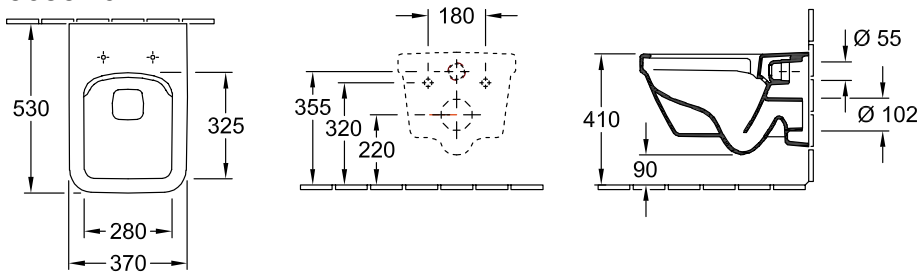

TECHNICAL DRAWINGS

5685R0