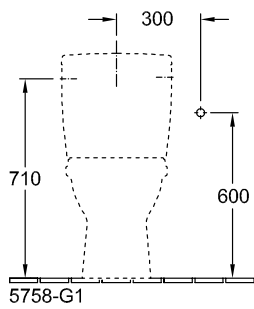

FLOOR-STANDING CLOSE-COUPLED WC-SUITES O.NOVO

PRODUCT INFORMATION

1. POSITION

Model	565810
Collection	O.novo
PROJECTS	 START
Width	360 mm
Depth	640 mm
Weight	31 kg
description	Sanitary porcelain recommendation: to be installed from the wall at: 15 mm with fastening set for concealed fastening EN 997 with water-saving AQUAREDUCT® system: flush volume 3 / 4,5 litres vertical outlet possible with Vario drainbend
Flush volume	3 / 4,5 l
Installation	floor-standing, back to wall
Outlet	horizontal outlet
material	Sanitary porcelain
Leed	4
Specification texts	O.novo; Washdown toilet for close-coupled WC-suite; Sanitary porcelain; Size: 360 x 640 mm; Oval; floor-standing, back to wall; recommendation: to be installed from the wall at: 15 mm; Flush volume: 3 / 4,5 l; Leed: 4; with fastening set for concealed fastening; EN 997; with water-saving AQUAREDUCT® system: flush volume 3 / 4,5 litres; horizontal outlet; vertical outlet possible with Vario drainbend

COLOURS

White Alpin	56581001	4051202081409
White Alpin CeramicPlus	565810R1	4051202081393
White Alpin AntiBac	565810T1	4051202469078

TECHNICAL DRAWINGS

565810

* 8701 00 = 175 - 265
* 8711 00 = 95 - 185