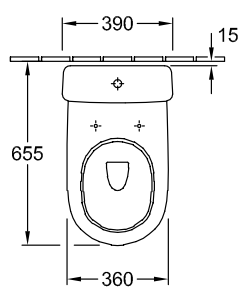

FLOOR-STANDING CLOSE-COUPLED WC-SUITES O.NOVO

PRODUCT INFORMATION

1. POSITION

Model	565810
Collection	O.novo
PROJECTS	 START
Width	360 mm
Depth	640 mm
Weight	31 kg
description	Sanitary porcelain recommendation: to be installed from the wall at: 15 mm with fastening set for concealed fastening EN 997 with water-saving AQUAREDUCT® system: flush volume 3 / 4,5 litres vertical outlet possible with Vario drainbend
Flush volume	3 / 4,5 l
Installation	floor-standing, back to wall
Outlet	horizontal outlet
material	Sanitary porcelain
Leed	4
Specification texts	O.novo; Washdown toilet for close-coupled WC-suite; Sanitary porcelain; Size: 360 x 640 mm; Oval; floor-standing, back to wall; recommendation: to be installed from the wall at: 15 mm; Flush volume: 3 / 4,5 l; Leed: 4; with fastening set for concealed fastening; EN 997; with water-saving AQUAREDUCT® system: flush volume 3 / 4,5 litres; horizontal outlet; vertical outlet possible with Vario drainbend

COLOURS

White Alpin	56581001	4051202081409
White Alpin CeramicPlus	565810R1	4051202081393
White Alpin AntiBac	565810T1	4051202469078

TECHNICAL DRAWINGS

565810

* 8701 00 = 175 - 265
* 8711 00 = 95 - 185