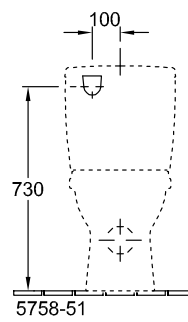

FLOOR-STANDING CLOSE-COUPLED WC-SUITES O.NOVO

PRODUCT INFORMATION

1. POSITION

Model	565810
Collection	O.novo
PROJECTS	 START
Width	360 mm
Depth	640 mm
Weight	31 kg
description	Sanitary porcelain recommendation: to be installed from the wall at: 15 mm with fastening set for concealed fastening EN 997 with water-saving AQUAREDUCT® system: flush volume 3 / 4,5 litres vertical outlet possible with Vario drainbend
Flush volume	3 / 4,5 l
Installation	floor-standing, back to wall
Outlet	horizontal outlet
material	Sanitary porcelain
Leed	4
Specification texts	O.novo; Washdown toilet for close-coupled WC-suite; Sanitary porcelain; Size: 360 x 640 mm; Oval; floor-standing, back to wall; recommendation: to be installed from the wall at: 15 mm; Flush volume: 3 / 4,5 l; Leed: 4; with fastening set for concealed fastening; EN 997; with water-saving AQUAREDUCT® system: flush volume 3 / 4,5 litres; horizontal outlet; vertical outlet possible with Vario drainbend

COLOURS

White Alpin	56581001	4051202081409
White Alpin CeramicPlus	565810R1	4051202081393
White Alpin AntiBac	565810T1	4051202469078

TECHNICAL DRAWINGS

565810

* 8701 00 = 175 - 265
* 8711 00 = 95 - 185