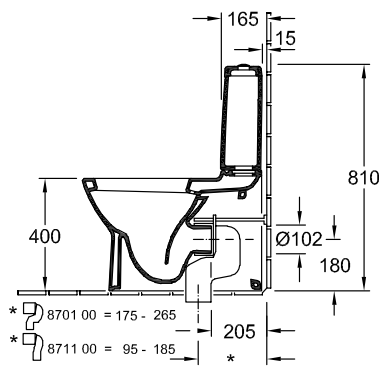

FLOOR-STANDING CLOSE-COUPLED WC-SUITES O.NOVO

PRODUCT INFORMATION

1. POSITION

Model	565810
Collection	O.novo
PROJECTS	 START
Width	360 mm
Depth	640 mm
Weight	31 kg
description	Sanitary porcelain recommendation: to be installed from the wall at: 15 mm with fastening set for concealed fastening EN 997 with water-saving AQUAREDUCT® system: flush volume 3 / 4,5 litres vertical outlet possible with Vario drainbend
Flush volume	3 / 4,5 l
Installation	floor-standing, back to wall
Outlet	horizontal outlet
material	Sanitary porcelain
Leed	4
Specification texts	O.novo; Washdown toilet for close-coupled WC-suite; Sanitary porcelain; Size: 360 x 640 mm; Oval; floor-standing, back to wall; recommendation: to be installed from the wall at: 15 mm; Flush volume: 3 / 4,5 l; Leed: 4; with fastening set for concealed fastening; EN 997; with water-saving AQUAREDUCT® system: flush volume 3 / 4,5 litres; horizontal outlet; vertical outlet possible with Vario drainbend

COLOURS

White Alpin	56581001	4051202081409
White Alpin CeramicPlus	565810R1	4051202081393
White Alpin AntiBac	565810T1	4051202469078

TECHNICAL DRAWINGS

565810

* 8701 00 = 175 - 265
* 8711 00 = 95 - 185