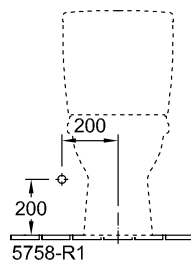

FLOOR-STANDING CLOSE-COUPLED WC-SUITES O.NOVO

PRODUCT INFORMATION

1. POSITION

Model	565810
Collection	O.novo
PROJECTS	 START
Width	360 mm
Depth	640 mm
Weight	31 kg
description	Sanitary porcelain recommendation: to be installed from the wall at: 15 mm with fastening set for concealed fastening EN 997 with water-saving AQUAREDUCT® system: flush volume 3 / 4,5 litres vertical outlet possible with Vario drainbend
Flush volume	3 / 4,5 l
Installation	floor-standing, back to wall
Outlet	horizontal outlet
material	Sanitary porcelain
Leed	4
Specification texts	O.novo; Washdown toilet for close-coupled WC-suite; Sanitary porcelain; Size: 360 x 640 mm; Oval; floor-standing, back to wall; recommendation: to be installed from the wall at: 15 mm; Flush volume: 3 / 4,5 l; Leed: 4; with fastening set for concealed fastening; EN 997; with water-saving AQUAREDUCT® system: flush volume 3 / 4,5 litres; horizontal outlet; vertical outlet possible with Vario drainbend

COLOURS

White Alpin	56581001	4051202081409
White Alpin CeramicPlus	565810R1	4051202081393
White Alpin AntiBac	565810T1	4051202469078

TECHNICAL DRAWINGS

565810

* 8701 00 = 175 - 265
* 8711 00 = 95 - 185