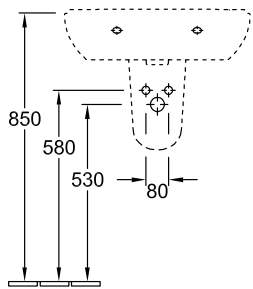

### 1 . POSITION

<b>Model</b>	<b>516055</b>
Collection	O.novo
PROJECTS	 START
Width	550 mm
Depth	450 mm
Weight	15,8 kg
description	Sanitary porcelain EN 31, EN 14688
Tap fitting / Tap hole remark	suitable for 3-hole tap fittings, central tap hole punched out
Overflow remark	with overflow
material	Sanitary porcelain
Specification texts	O.novo; Washbasin; Sanitary porcelain; Size: 550 x 450 mm; Oval; suitable for 3-hole tap fittings, central tap hole punched out; with overflow; EN 31, EN 14688

## COLOURS

White Alpin	51605501	4051202008338
White Alpin CeramicPlus	516055R1	4051202008321
White Alpin AntiBac	516055T1	4051202468682

TECHNICAL DRAWINGS

516055

	A	B	C	D
5160 55	550	450	475	280
5160 60	600	490	525	315
5160 65	650	510	565	330