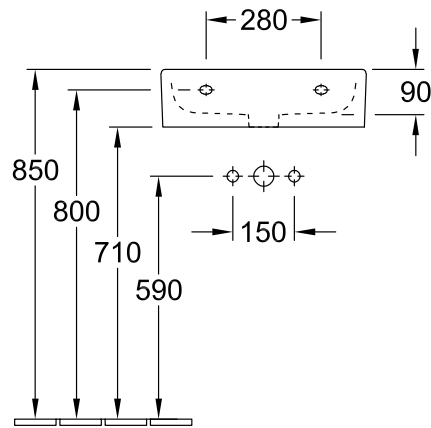

### 1 . POSITION

<b>Model</b>	<b>513360</b>
Collection	Memento
PROJECTS	 PREMIUM
Width	600 mm
Depth	420 mm
Weight	18 kg
description	Sanitary porcelain wall fixation EN 31, EN 14688 towel holder (not included in scope of delivery): side installation (mountable: 2 pc.)
Tap fitting / Tap hole remark	suitable for 3-hole tap fittings, central tap hole punched out
Overflow remark	with overflow
material	Sanitary porcelain
Specification texts	Memento; Washbasin; Sanitary porcelain; Size: 600 x 420 mm; Rectangle; suitable for 3-hole tap fittings, central tap hole punched out; with overflow; wall fixation; EN 31, EN 14688; towel holder (not included in scope of delivery): side installation (mountable: 2 pc.)

## COLOURS

Star White CeramicPlus	513360R2	4022693930477
Glossy Black CeramicPlus	513360S0	4022693930538
White Alpin	51336001	4022693930354
White Alpin CeramicPlus	513360R1	4022693930415

TECHNICAL DRAWINGS

513360

	A	C
5133 50	500	460
5133 51	500	460
5133 5L	500	460
5133 5G	500	460
5133 60	600	565
5133 61	600	565
5133 6L	600	565
5133 6G	600	565