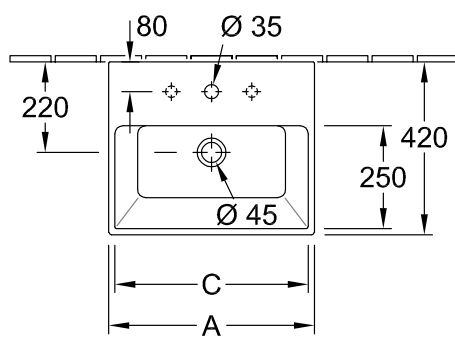

TECHNICAL DRAWINGS

513360

	A	C
5133 50	500	460
5133 51	500	460
5133 5L	500	460
5133 5G	500	460
5133 60	600	565
5133 61	600	565
5133 6L	600	565
5133 6G	600	565