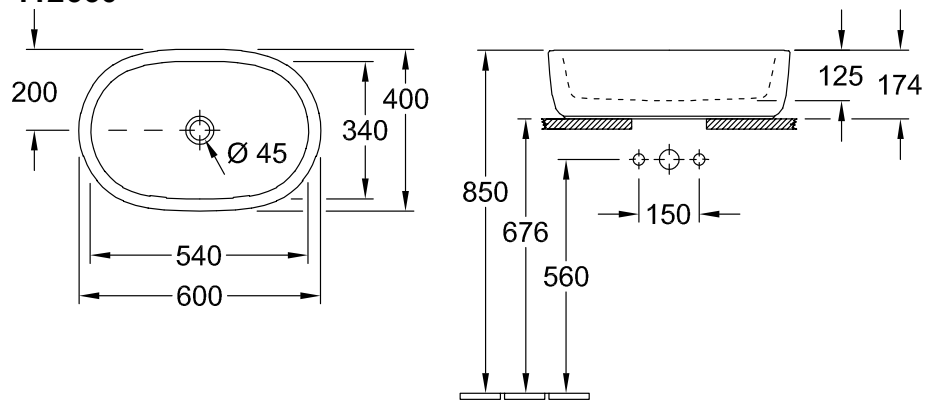

SURFACE-MOUNTED WASHBASIN ARCHITECTURA

PRODUCT INFORMATION

1. POSITION

Model	412660
Collection	Architectura
PROJECTS	 PLUS
Width	600 mm
Depth	400 mm
Weight	18 kg
description	Sanitary porcelain incl. template, fastening set included EN 31, EN 14688
Tap fitting / Tap hole remark	for wall-mounted washbasin mixers or tall pillar tap fittings, without tap hole area
Overflow remark	with overflow
material	Sanitary porcelain
Specification texts	Architectura; Surface-mounted washbasin; Sanitary porcelain; Size: 600 x 400 mm; Oval; for wall- mounted washbasin mixers or tall pillar tap fittings, without tap hole area; with overflow; incl. template, fastening set included; EN 31, EN 14688

COLOURS

White Alpin CeramicPlus	412660R1	4051202175474
White Alpin	41266001	4051202175467

TECHNICAL DRAWINGS

412660

TECHNICAL DRAWINGS

412660