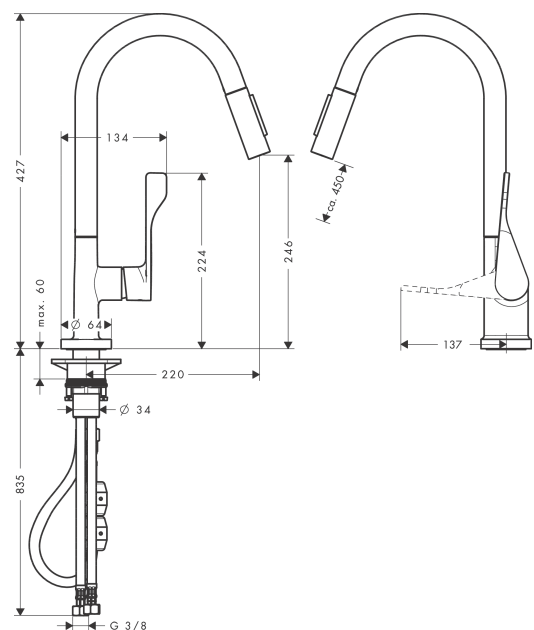

AXOR Citterio
Single lever kitchen mixer 250 with pull-out spray
 Surfaces: **Chrome** Article Number: **39835000**

product features

- ComfortZone 250
- swivel range adjustable in 2 steps to 110° or 150°
- normal spray, shower spray
- lockable shower spray, spray returns through pressing spray diverter
- MagFit magnetic shower support
- quick connect hose
- connection dimension: DN15
- maximum flow rate at 3 bar: 9 l/min
- ceramic cartridge
- connection type: G 3/8 connections
- temperature limitation adjustable
- integrated non-return valve
- suitable for continuous flow water heaters

Technology

Product image

Scale drawing

AXOR Citterio
Single lever kitchen mixer 250 with pull-out spray
 Surfaces: **Chrome** Article Number: **39835000**

Flowchart