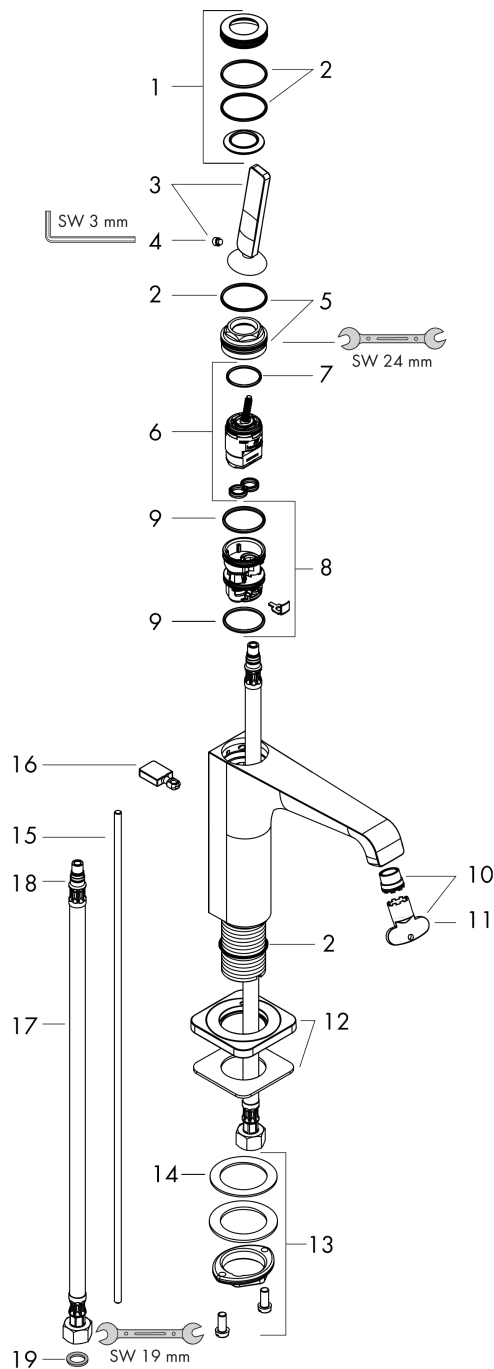

**Technology**

**Product image**

**Scale drawing**

**AXOR Citterio E**  
**Single lever basin mixer 130 with pin handle and pop-up waste set**  
 Surfaces: **Chrome** Article Number: **36100000**

## Flowchart

**AXOR Citterio E**  
**Single lever basin mixer 130 with pin handle and pop-up waste set**  
Surfaces: **Chrome** Article Number: **36100000**

## AXOR Citterio E

Single lever basin mixer 130 with pin handle and pop-up waste set

Surfaces: **Chrome** Article Number: **36100000**

### Spare part list

Year of production: >11/14

Pos.		Article Number	Price	PU
1	escutcheon	92188000	-	1
2	O-ring 30x1,5	98433000	-	1
3	handle	92189000	-	1
4	hollow set screw M6x6	97660000	-	1
5	nut	95667000	-	1
6	cartridge, assy	96339000	-	1
7	O-ring 21,95x1,78	95169000	-	1
8	adapter for cartridge	95289000	-	1
9	O-ring 26x2	98147000	-	1
10	aerator laminar M16,5x1 (5 l/min)	95382000	-	1
11	special tool	98987000	-	1
12	escutcheon	92190000	-	1
13	fixing set (Ø 32)	13961000	-	1
14	lever collar	97548000	-	1
15	pull rod	95128000	-	1
16	diverter knob	92197000	-	1
17	connection hose 600 mm M8x0,75 G3/8	96556000	-	1
18	O-ring 7x1,5	98422000	-	1
19	sealing set	95581000	-	1
a	fixation extension 35 mm	13898000	-	1
b	pop up waste	94139000	-	1