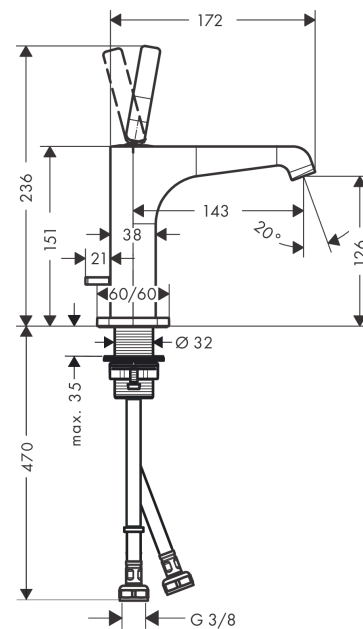

**AXOR Citterio E**  
**Single lever basin mixer 130 with pin handle and pop-up waste set**  
 Surfaces: **Chrome** Article Number: **36100000**

**product features**

- consists of: single lever basin mixer, waste set
- ComfortZone 130
- projection 143 mm
- spray type: laminar spray
- maximum flow rate at 3 bar: 5 l/min
- joystick ceramic cartridge
- suitable for continuous flow water heaters
- pop-up waste set G 1¼
- connection type: G ¾ connections
- connection dimension: DN15

**Technology**

**Product image**

**Scale drawing**

**AXOR Citterio E**  
**Single lever basin mixer 130 with pin handle and pop-up waste set**  
 Surfaces: **Chrome** Article Number: **36100000**

## Flowchart

**AXOR Citterio E**  
**Single lever basin mixer 130 with pin handle and pop-up waste set**  
Surfaces: **Chrome** Article Number: **36100000**

### Spare part list

Year of production: >11/14

Pos.		Article Number	Price	PU
1	escutcheon	92188000	-	1
2	O-ring 30x1,5	98433000	-	1
3	handle	92189000	-	1
4	hollow set screw M6x6	97660000	-	1
5	nut	95667000	-	1
6	cartridge, assy	96339000	-	1
7	O-ring 21,95x1,78	95169000	-	1
8	adapter for cartridge	95289000	-	1
9	O-ring 26x2	98147000	-	1
10	aerator laminar M16,5x1 (5 l/min)	95382000	-	1
11	special tool	98987000	-	1
12	escutcheon	92190000	-	1
13	fixing set (Ø 32)	13961000	-	1
14	lever collar	97548000	-	1
15	pull rod	95128000	-	1
16	diverter knob	92197000	-	1
17	connection hose 600 mm M8x0,75 G3/8	96556000	-	1
18	O-ring 7x1,5	98422000	-	1
19	sealing set	95581000	-	1
a	fixation extension 35 mm	13898000	-	1
b	pop up waste	94139000	-	1