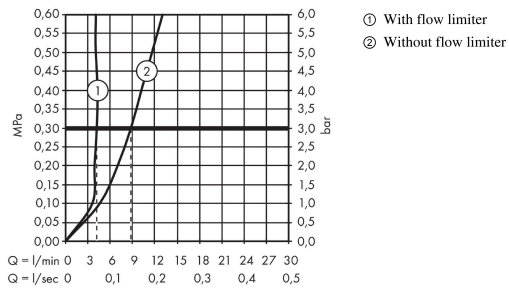

AXOR Citterio E
Single lever basin mixer 130 with pin handle and pop-up waste set
Surfaces: **Chrome** Article Number: **36100000**

Flowchart