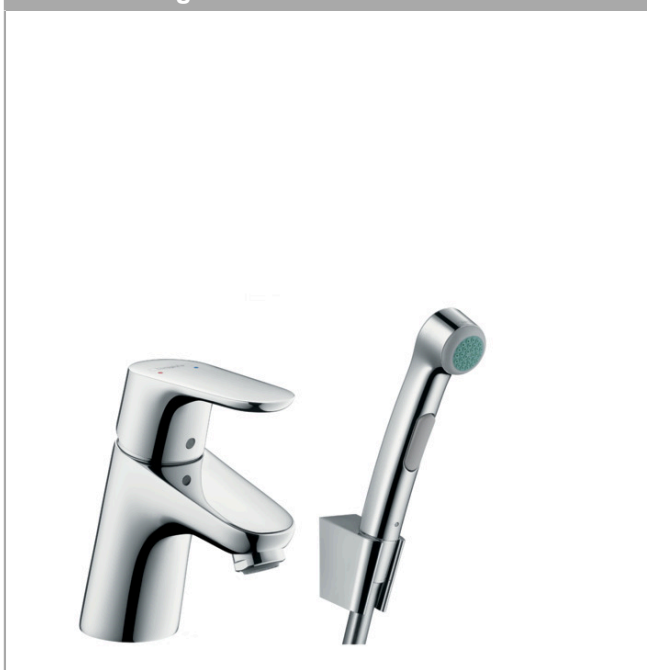

Focus

Single lever basin mixer 70 with bidette hand shower and shower hose 160 cm

Surfaces: **Chrome** Article Number: **31926000**

Description

product features

- consists of: single lever basin mixer, bidette hand shower, shower holder, shower hose
- flow rate at 3 bar: 5 l/min
- ceramic cartridge
- temperature limitation adjustable
- suitable for continuous flow water heaters
- connection dimension: DN15
- not included: waste set

Technology

Product image

Scale drawing

Flowchart