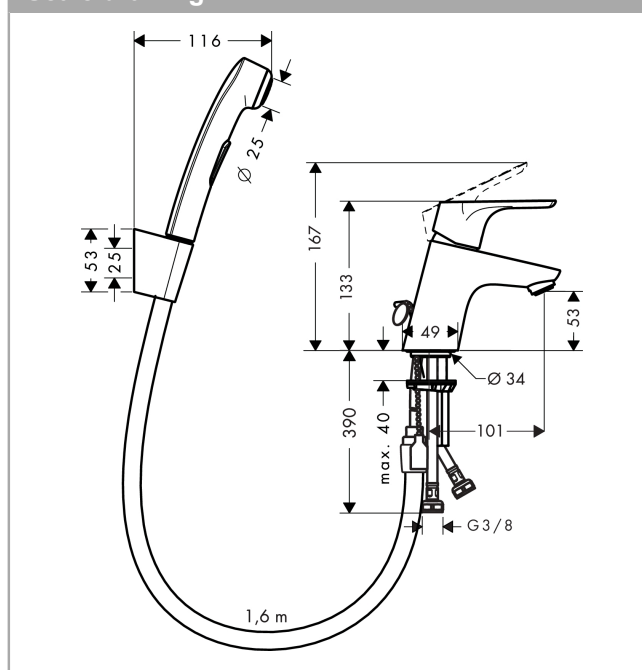

Focus

Single lever basin mixer 70 with bidette hand shower and shower hose 160 cm

Surfaces: **Chrome** Article Number: **31926000**

Description

product features

- consists of: single lever basin mixer, bidette hand shower, shower holder, shower hose
- flow rate at 3 bar: 5 l/min
- ceramic cartridge
- temperature limitation adjustable
- suitable for continuous flow water heaters
- connection dimension: DN15
- not included: waste set

Technology

Product image

Scale drawing

Flowchart