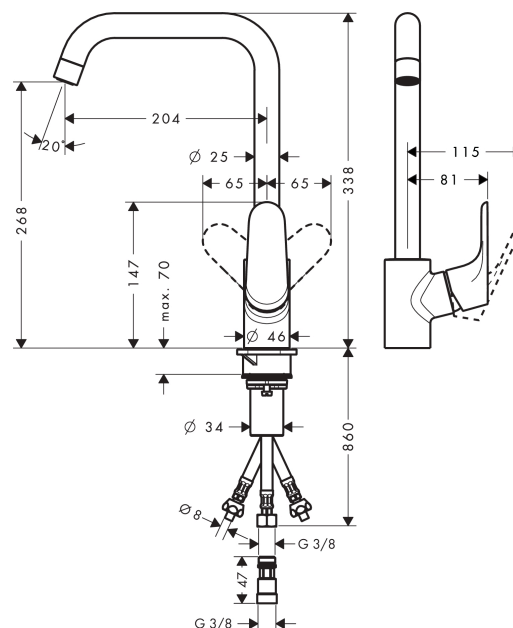

### Single lever kitchen mixer 260 for vented hot water cylinders

Surfaces: **Chrome** Article Number: **31822000**

### product features

- ComfortZone 260
- swivel range adjustable in 3 steps 110°, 150° or 360°
- handle can be positioned on the right or left
- connection dimension: DN15
- flow rate 5 l/min
- ceramic cartridge
- connection type: G 3/8 connections
- not suitable for continuous flow water heaters
- scope of supply: single lever kitchen mixer, connection hoses, fixing set, non-return valve cartridge, mounting material, assembly instruction

## Scale drawing