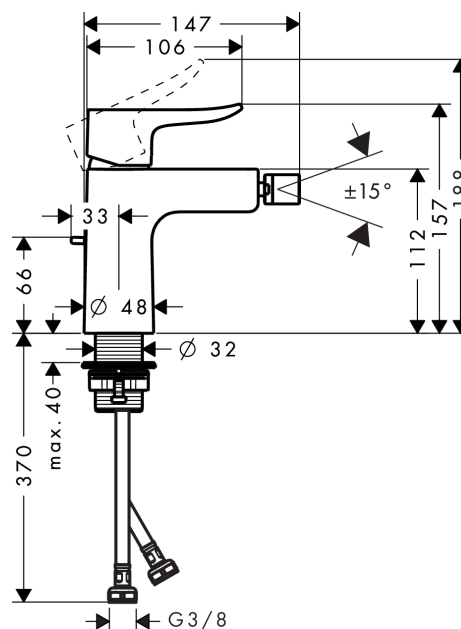

Metris

Single lever bidet mixer with pop-up waste set

Surfaces: **chrome** Article Number: **31280000**

Description

product features

- projection 123 mm
- ball-pivot joint
- laminar spray
- flow rate at 3 bar: 7.2 l/min
- ceramic cartridge
- temperature limitation adjustable
- suitable for continuous flow water heaters
- material waste set: metal
- connection dimension: DN15

Product image

Scale drawing

Flowchart