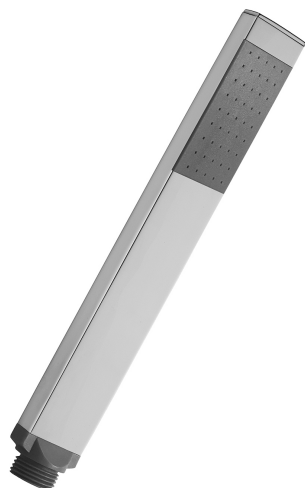

COLLECTION

docce - hand showers

PRODUCT IMAGE

TECHNICAL DRAWING

DESCRIPTION

Premium hand-shower complete with:

- 1/2" G connection

ART.

ZDOC 117 . .
(single spray) metal

FINISHES

ZDOC
CR - cromo
ST - finitura steel looking
BO - bianco opaco
NO - nero opaco

PRODUCT PAGE

www.paffoni.it