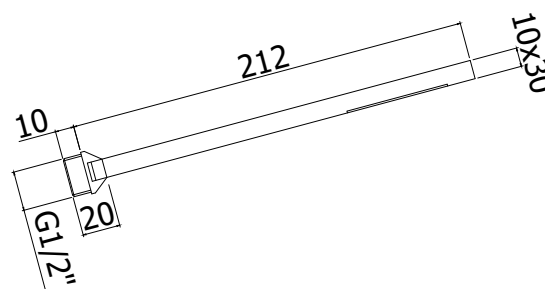

COLLECTION

docce - hand showers

PRODUCT IMAGE

TECHNICAL DRAWING

DESCRIPTION

Premium hand-shower complete with:

- 1/2" G connection

ART.

ZDOC 117 . .
(single spray) metal

FINISHES

ZDOC
CR - cromo
ST - finitura steel looking
BO - bianco opaco
NO - nero opaco

PRODUCT PAGE

www.paffoni.it