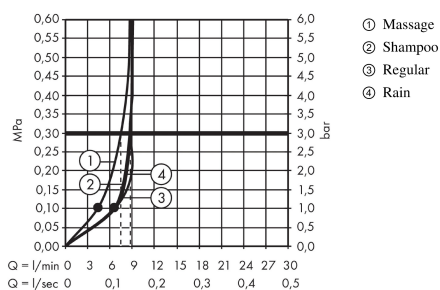

Croma 100

Hand shower Vario EcoSmart 9 l/min

Surfaces: **Chrome** Article Number: **28537000**

Description

product features

- shower head size: 100 mm
- spray type adjustment by turning spray disc
- spray type: Rain, Shampoo spray, normal spray, Massage spray
- flow rate at 3 bar: 9 l/min
- with internal water conduction
- rinseable dirt filter
- connection thread G ½
- connection dimension: DN15
- suitable for continuous flow water heaters
- scope of supply: hand shower, filter seal, assembly instruction

Technology

Product image

Scale drawing

Flowchart

The consumption was measured in combination with the appropriate fittings (thermostat/mixer/in-wall valve) to reflect actual application in practice.