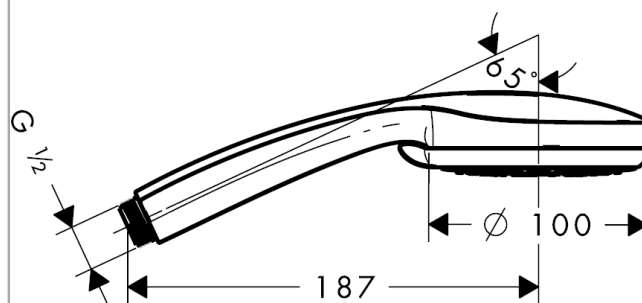

Croma 100

Hand shower Vario EcoSmart 9 l/min

Surfaces: **Chrome** Article Number: **28537000**

Description

product features

- shower head size: 100 mm
- spray type adjustment by turning spray disc
- spray type: Rain, Shampoo spray, normal spray, Massage spray
- flow rate at 3 bar: 9 l/min
- with internal water conduction
- rinseable dirt filter
- connection thread G ½
- connection dimension: DN15
- suitable for continuous flow water heaters
- scope of supply: hand shower, filter seal, assembly instruction

Technology

Product image

Scale drawing

Flowchart

The consumption was measured in combination with the appropriate fittings (thermostat/mixer/in-wall valve) to reflect actual application in practice.