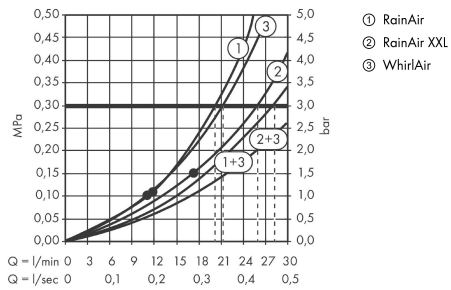

Raindance Rainmaker
Overhead shower 680/460 3jet with lighting
Surfaces: **chrome** Art. no. : **28418000**

Flowchart

The consumption was measured in combination with the appropriate fittings (thermostat/mixer/in-wall valve) to reflect actual application in practice.