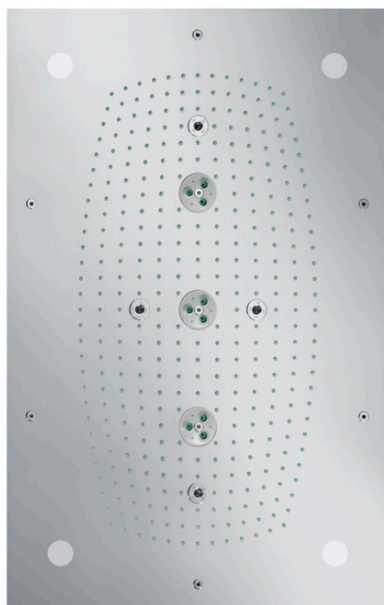

Raindance Rainmaker
Overhead shower 680/460 3jet with lighting
 Surfaces: **chrome** Art. no. : **28418000**

Description

product features

- Shower head size: 680 x 460 mm
- Spray pattern: RainAir, WhirlAir, RainAir XL
- flow rate RainAir 20 l/min at 3 bar
- flow rate RainAir XXL 24 l/min at 3 bar
- flow rate WhirlAir 22 l/min at 3 bar
- Operating pressure: min. 3 bar/max. 10 bar
- the 3 spray zones must be controlled via 3 valves or a diverter valve with 3 outlets
- fully chrome-plated spray face
- spray face: metal
- installation: installation type: flush with the ceiling on basic body
- with integrated lighting
- illuminant: LED
- power supply: 12 V - DC
- transformer power supply for concealed installation 12 V, 18 W
- input voltage: 100 - 240 V AC / 50/60 Hz
- output voltage: 12 V - DC
- colour temperature: 2700 K
- energy efficiency label: C
- this product requires a highflow thermostat #15760000
- Includes: overhead shower,
- WRAS 1304302

Article Details

Price excl. VAT

£ 4,525.00

Technology

Certificates

Product image

Scale drawing

Raindance Rainmaker
Overhead shower 680/460 3jet with lighting
 Surfaces: **chrome** Art. no. : **28418000**

Flowchart

The consumption was measured in combination with the appropriate fittings (thermostat/mixer/in-wall valve) to reflect actual application in practice.

Raindance Rainmaker
Overhead shower 680/460 3jet with lighting
Surfaces: **chrome** Art. no. : **28418000**