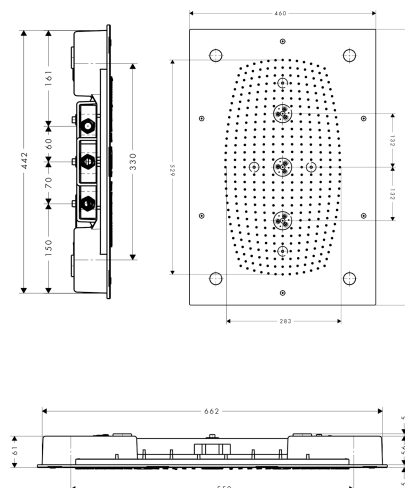

Raindance Rainmaker
Overhead shower 680/460 3jet with lighting
 Surfaces: **chrome** Art. no. : **28418000**

Description

product features

- Shower head size: 680 x 460 mm
- Spray pattern: RainAir, WhirlAir, RainAir XL
- flow rate RainAir 20 l/min at 3 bar
- flow rate RainAir XXL 24 l/min at 3 bar
- flow rate WhirlAir 22 l/min at 3 bar
- Operating pressure: min. 3 bar/max. 10 bar
- the 3 spray zones must be controlled via 3 valves or a diverter valve with 3 outlets
- fully chrome-plated spray face
- spray face: metal
- installation: installation type: flush with the ceiling on basic body
- with integrated lighting
- illuminant: LED
- power supply: 12 V - DC
- transformer power supply for concealed installation 12 V, 18 W
- input voltage: 100 - 240 V AC / 50/60 Hz
- output voltage: 12 V - DC
- colour temperature: 2700 K
- energy efficiency label: C
- this product requires a highflow thermostat #15760000
- Includes: overhead shower,
- WRAS 1304302

Article Details

Price excl. VAT

£ 4,525.00

Technology

Certificates

Product image

Scale drawing

Raindance Rainmaker
Overhead shower 680/460 3jet with lighting
 Surfaces: **chrome** Art. no. : **28418000**

Flowchart

The consumption was measured in combination with the appropriate fittings (thermostat/mixer/in-wall valve) to reflect actual application in practice.

Raindance Rainmaker
Overhead shower 680/460 3jet with lighting
Surfaces: **chrome** Art. no. : **28418000**