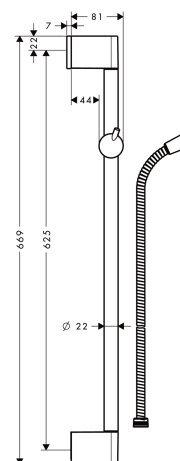

Unica

Shower bar Crometta 65 cm with shower hose

Surfaces: **chrome** Article Number: **27615000**

Description

product features

- wall bar type: chrome-plated brass pipe
- 22 mm
- translucent plastic shower slide
- slide with locking mechanism
- slide inclination angle adjustable in 2 steps
- chrome-plated wall supports of plastic
- chrome-plated wall supports

Product image

Scale drawing

Unica

Shower bar Crometta 65 cm with shower hose

Surfaces: **chrome** Article Number: **27615000**

Installation examples