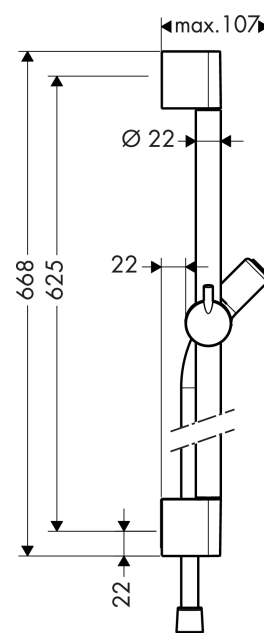

Unica

Shower bar C 65 cm with shower hose

Surfaces: **chrome** Article Number: **27611000**

Description

product features

- wall bar type: chrome-plated brass pipe
- 22 mm
- fully chrome-plated metal shower slide
- slide with locking mechanism
- slide inclination angle steplessly adjustable
- inclination angle adjustable via raster
- chrome-plated wall supports of plastic
- chrome-plated wall supports

Product image

Scale drawing

Unica

Shower bar C 65 cm with shower hose

Surfaces: **chrome** Article Number: **27611000**

Installation examples