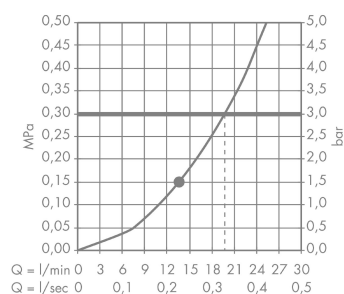

Raindance S

Overhead shower 300 1jet with ceiling connector

Surfaces: **chrome** Art. no. : **27494000**

Description

product features

- Shower head size: 300 mm
- Spray pattern: RainAir
- flow rate RainAir 20 l/min at 3 bar
- Operating pressure: min. 1 bar/max. 6 bar
- fully chrome-plated spray face
- spray face: metal
- ceiling connection length: 100 mm
- installation: ceiling
- Connection thread R 1/2
- Includes: overhead shower,
- WRAS 1807028
- WRAS 1807028

Article Details

Price excl. VAT

£ 583.33

Technology

Certificates

Product image

Scale drawing

Flowchart

The consumption was measured in combination with the appropriate fittings (thermostat/mixer/ in-wall valve) to reflect actual application in practice.