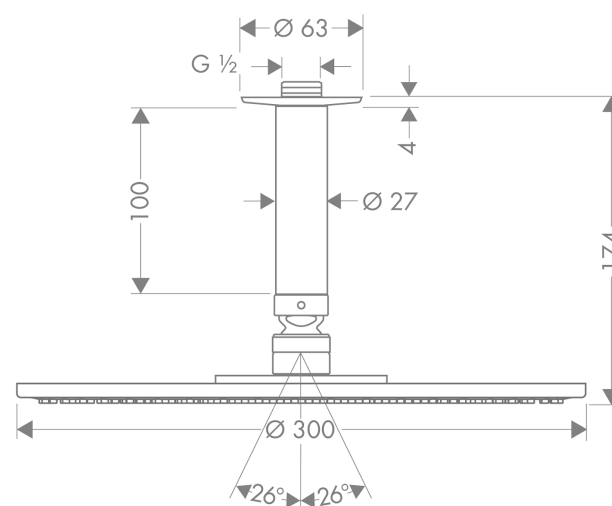

Raindance S

Overhead shower 300 1jet with ceiling connector

Surfaces: **chrome** Art. no. : **27494000**

Description

product features

- Shower head size: 300 mm
- Spray pattern: RainAir
- flow rate RainAir 20 l/min at 3 bar
- Operating pressure: min. 1 bar/max. 6 bar
- fully chrome-plated spray face
- spray face: metal
- ceiling connection length: 100 mm
- installation: ceiling
- Connection thread R 1/2
- Includes: overhead shower,
- WRAS 1807028
- WRAS 1807028

Article Details

Price excl. VAT

£ 583.33

Technology

Certificates

Product image

Scale drawing

Flowchart

The consumption was measured in combination with the appropriate fittings (thermostat/mixer/ in-wall valve) to reflect actual application in practice.