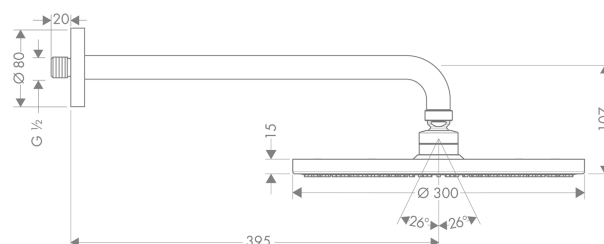

Scale drawing