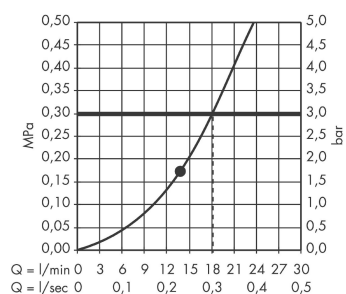

Flowchart

The consumption was measured in combination with the appropriate fittings (thermostat/mixer/ in-wall valve) to reflect actual application in practice.