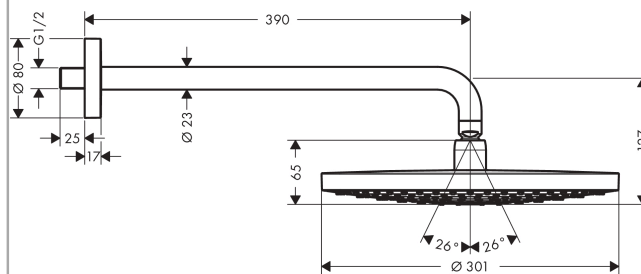

Raindance Select S
Overhead shower 300 2jet with shower arm
 Surfaces: **chrome** Art. no. : **27378000**

Description

product features

- Shower head size: 300 mm
- Shower arm length: 390 mm
- Spray pattern: RainAir, Rain
- flow rate Rain 17 l/min at 3 bar
- flow rate RainAir 17 l/min at 3 bar
- Select button on overhead shower
- spray face surface in two variants: chrome or white
- spray face: metal
- spray disc removeable for cleaning
- installation: wall
- Connection thread R ½
- operating pressure: min 1.5 bar / max 10 bar
- Includes: overhead shower, mounting material,
- WRAS 1401303
- Kiwa UK 1401701

Raindance Select S
Overhead shower 300 2jet with shower arm
 Surfaces: **chrome** Art. no. : **27378000**

Flowchart

The consumption was measured in combination with the appropriate fittings (thermostat/mixer/in-wall valve) to reflect actual application in practice.