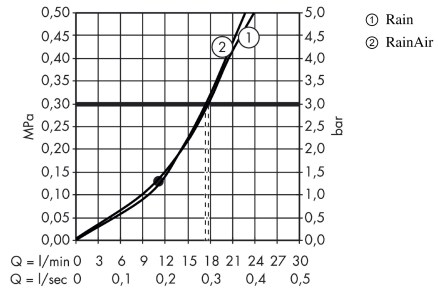

Raindance Select S
Overhead shower 300 2jet with shower arm
Surfaces: **chrome** Art. no. : **27378000**

Flowchart

The consumption was measured in combination with the appropriate fittings (thermostat/mixer/in-wall valve) to reflect actual application in practice.