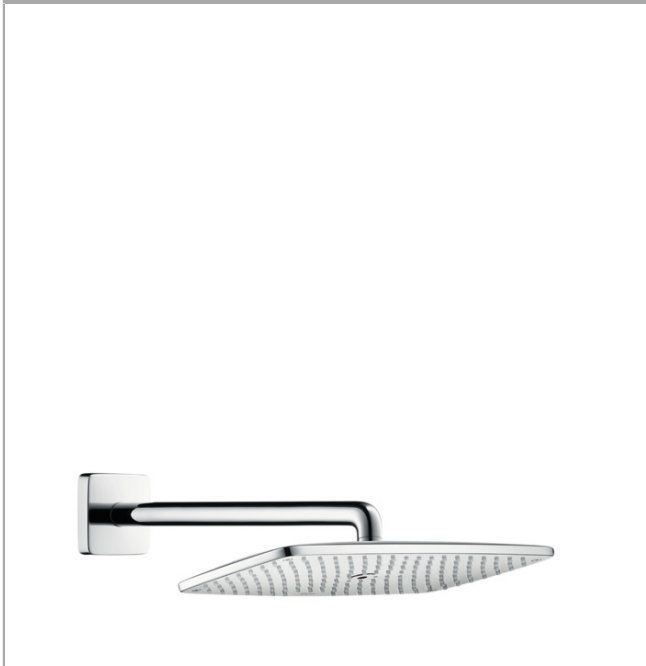

Raindance E

Overhead shower 360 1jet with shower arm 39 cm

Surfaces: chrome Art. no. : 27376000

Description

product features

- Shower head size: 360 x 190 mm
- Shower arm length: 390 mm
- Spray pattern: RainAir
- flow rate RainAir 17 l/min at 3 bar
- Operating pressure: min. 1.5 bar/max. 6 bar
- fully chrome-plated spray face
- spray face: metal
- installation: wall
- Connection thread R 1/2
- Includes: overhead shower, mounting material,
- WRAS 1306314

Article Details

Price excl. VAT

£ 575.00

Technology

Certificates

Product image