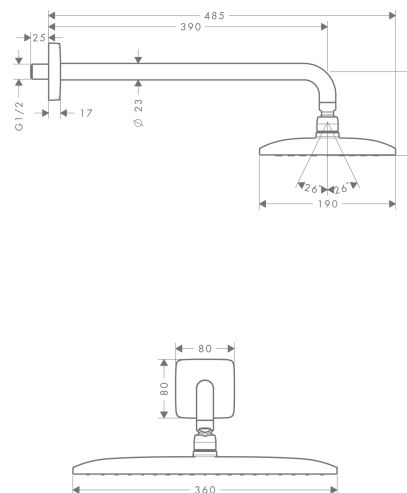

Scale drawing