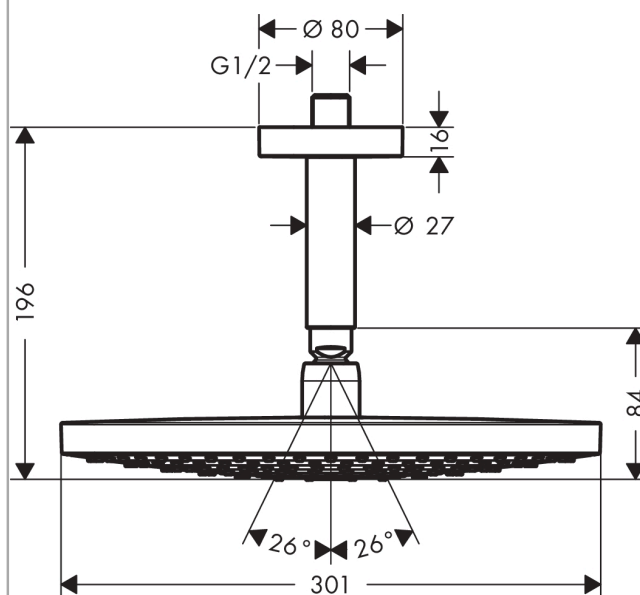

Raindance Select S
Overhead shower 300 2jet with ceiling connector
 Surfaces: **chrome** Art. no. : **27337000**

Description

product features

- Shower head size: 300 mm
- Spray pattern: Rain, RainAir
- flow rate Rain 17 l/min at 3 bar
- flow rate RainAir 17 l/min at 3 bar
- Select button on overhead shower
- spray face surface in two variants: chrome or white
- spray face: metal
- spray disc removeable for cleaning
- brass ceiling connector
- ceiling connection length: 100 mm
- installation: ceiling
- Connection thread R ½
- operating pressure: min 1.5 bar / max 10 bar
- Includes: overhead shower, mounting material,
- WRAS 1401303
- Kiwa UK 1401701

Article Details

Price excl. VAT

£ 458.33

Technology

Certificates

kiwa

Product image

Scale drawing

Raindance Select S
Overhead shower 300 2jet with ceiling connector
 Surfaces: **chrome** Art. no. : **27337000**

Flowchart

The consumption was measured in combination with the appropriate fittings (thermostat/mixer/in-wall valve) to reflect actual application in practice.