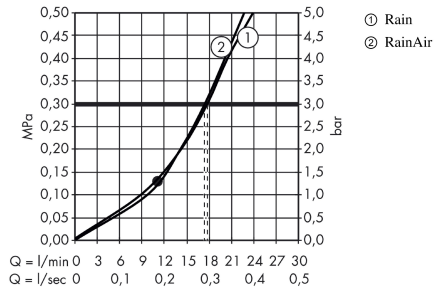

Raindance Select S
Overhead shower 300 2jet with ceiling connector
Surfaces: **chrome**   Art. no. : **27337000**

Flowchart

The consumption was measured in combination with the appropriate fittings (thermostat/mixer/in-wall valve) to reflect actual application in practice.