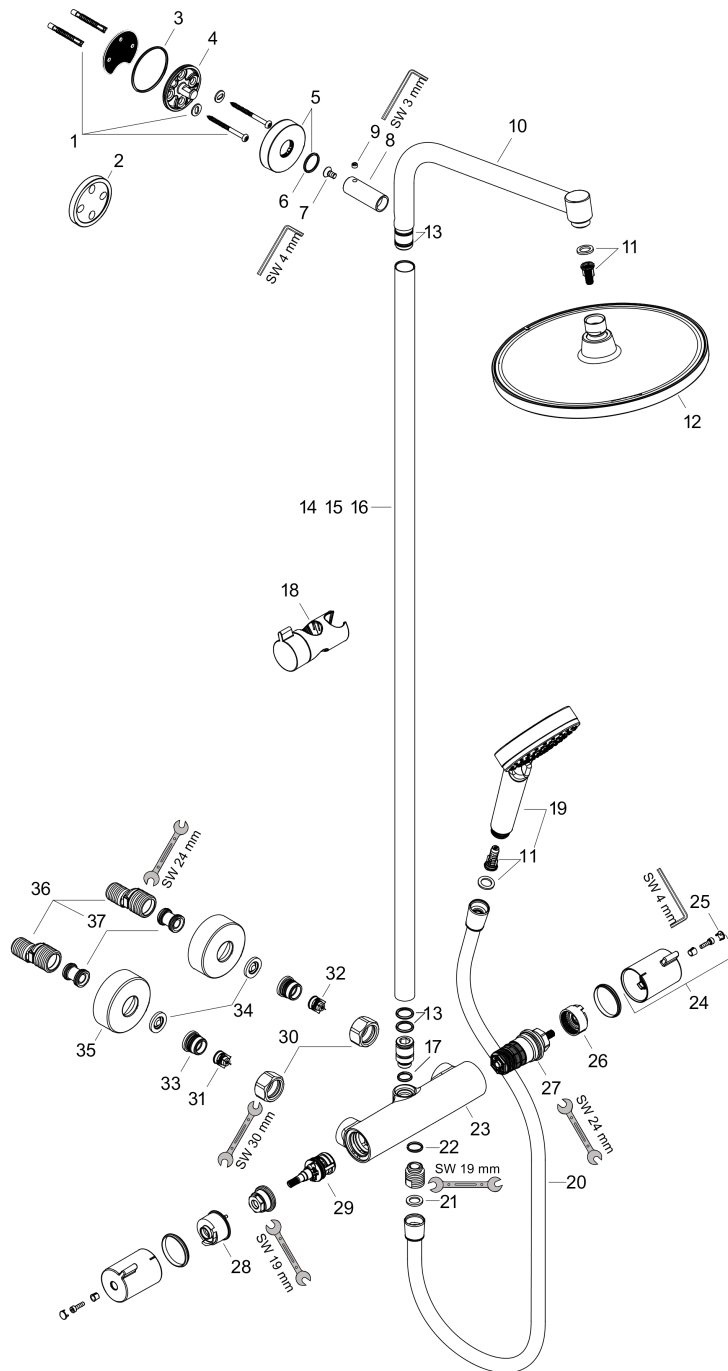

Crometta S
Showerpipe 240 1jet with thermostat
Finish: **Chrome** Article Number: **27267000**

Exploded Drawing

Year of production: >06/19

Crometta S

Showerpipe 240 1jet with thermostat

Finish: **Chrome** Article Number: **27267000**

Spare part list

Year of production: >06/19

Pos.	Description	Article Number	Price	PU
1	mounting set	96179000	€ 11,66	1
2	tile-matching-disk 7 mm	95239000	€ 14,28	1
3	O-Ring 50x2	98187000	€ 3,33	1
4	wall flange	95688000	€ 28,92	1
5	escutcheon Ø 60 mm	95692000	€ 18,80	1
6	O-ring 20x2	98165000	€ 3,33	1
7	screw	92137000	€ 5,36	1
8	sleeve	92166000	€ 36,89	1
9	hollow set screw M6x5	98447000	€ 3,33	1
10	shower arm	93072000	€ 128,28	1
11	filter insert	97708000	€ 5,36	1
12	head shower	26723000	-	1
13	O-ring 15x2,5	98131000	€ 3,33	1
14	pipe 1000 mm	96743000	€ 72,47	1
15	pipe 1200 mm	95665000	€ 72,47	1
16	pipe 1450 mm	96770000	€ 256,68	1
17	O-ring 12x2,25	98382000	€ 3,33	1
18	support, assy	92366000	€ 36,89	1
19	handshower	26330400	-	1
20	shower hose Isiflex'B 1,60 m	28276000	-	1
21	seal	98058000	€ 3,33	1
22	O-ring 14x2	98129000	€ 3,33	1
23	Thermostat	93352000	€ 338,79	1
24	handle	92836000	€ 36,89	1
25	cover cap	95433000	€ 5,36	1
26	safety set for temperature control	95041000	€ 14,28	1
27	thermostat cartridge	94282000	€ 128,28	1
28	stop ring for flow control	98674000	€ 8,69	1
29	shut off unit with selector	96509000	€ 88,54	1
30	set of nuts	96157000	€ 28,92	1
31	non return valve (pressure-resistant up to 2 MPa)	93136000	€ 28,92	1
32	non return valve	96737000	€ 28,92	1
33	O-ring 17x1,5	98137000	€ 3,33	1
34	filter packing	96922000	€ 8,69	1
35	escutcheon Ø 68 mm	96467000	€ 18,80	1
36	set of S-unions (±12 mm)	94140000	€ 45,82	1
37	noise reduction	96429000	€ 5,36	1