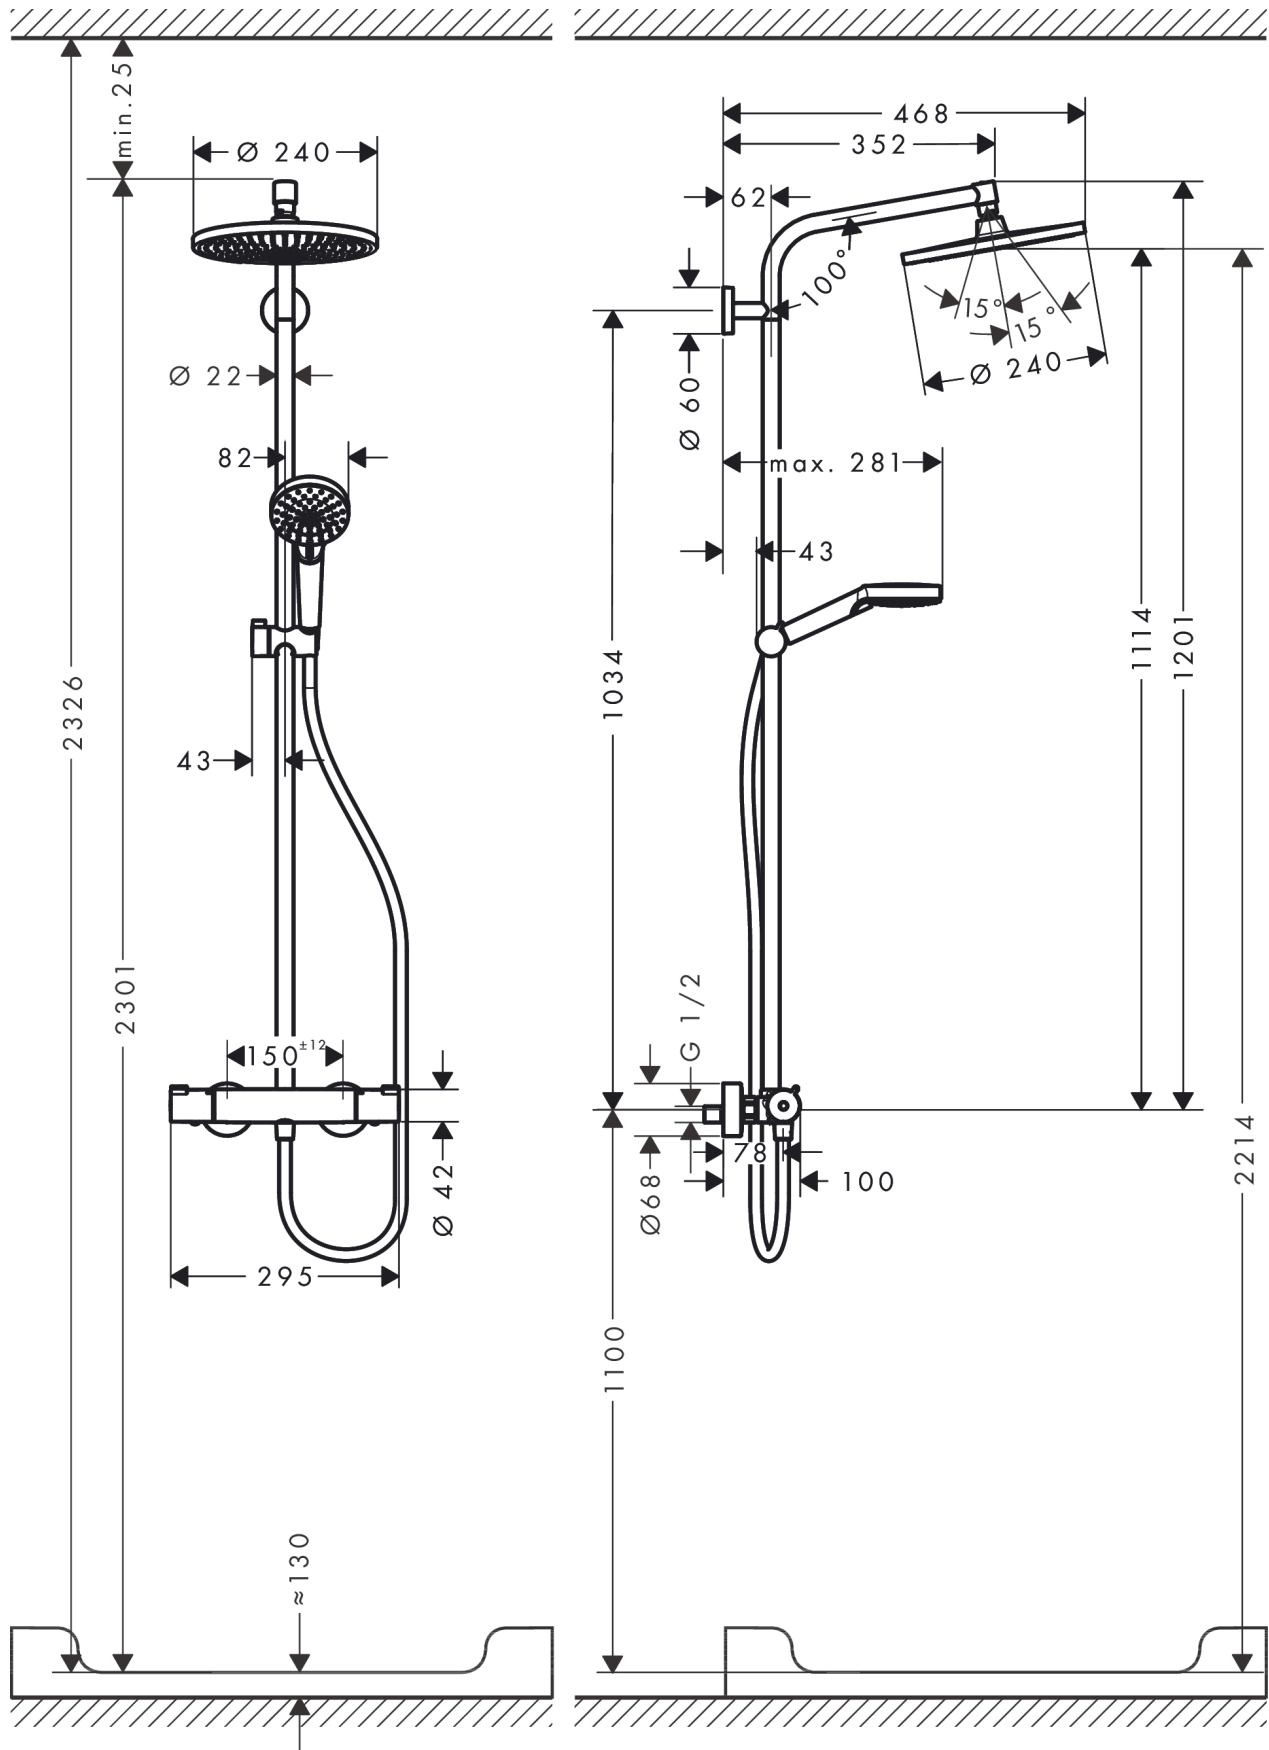

##### product features

- consists of: overhead shower, hand shower, shower thermostat, shower hose, slider, shower bar
- overhead shower Crometta S 240
- shower head size overhead shower: 240 mm
- spray type overhead shower: Rain
- ball-joint: overhead shower angle adjustable
- hand shower holder inclination angle can be adjusted by 45°
- maximum flow rate at 3 bar: 16 l/min
- flow rate Rain spray (at 3 bar): 16 l/min
- spray type hand shower: Rain, IntenseRain
- minimum flow pressure: 1,2 bar
- max. operating pressure: 10 bar
- pipe can be shortened in height
- shower bar diameter: 22 mm
- height-adjustable hand shower holder
- shower arm length overhead shower: 350 mm
- thermostat Ecostat 1001 CL
- safety stop at 40°C
- adjustable hot water limitation
- outlets controlled via turning handle
- suitable for continuous flow water heaters
- mounting type: exposed installation
- connection dimension DN15
- connection thread G ½
- centre distance 150 ± 12 mm
- intrinsically safe against backflow
- pipe length: 1201 mm
- 2 functions
- EPD Showerpipes

#### Technology

**Crometta S**  
**Showerpipe 240 1jet with thermostat**  
 Finish: **Chrome** Article Number: **27267000**

Installation examples

**Crometta S**  
**Showerpipe 240 1jet with thermostat**  
 Finish: **Chrome** Article Number: **27267000**