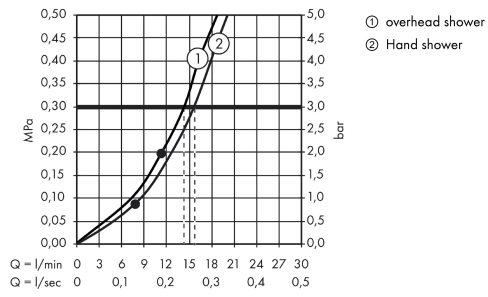

Raindance S

Showerpipe 300 1jet with thermostat

Surfaces: **chrome** Article Number: **27114000**

Description

product features

- consists of: overhead shower, hand shower, shower thermostat, shower hose, slider
- maximum flow rate at 0.3 MPa: 16 l/min
- overhead shower Raindance S 300 Air
- shower head size: 300 mm
- spray type: RainAir
- operating pressure: min. 0.2 MPa/max. 1.0 MPa
- fully chrome-plated spray disc
- shower arm length: 460 mm
- swivel shower arm
- thermostat Ecostat Comfort
- safety lock at 40° C
- adjustable hot water limitation
- outlets controlled via turning handle
- installation type: exposed installation
- connection dimension DN15
- connection thread G 1/2
- centre distance 150 ± 12 mm
- height-adjustable hand shower holder
- suitable for continuous flow water heaters with an output of 18 kW

Technology

Product image

Scale drawing

Raindance S

Showerpipe 300 1jet with thermostat

Surfaces: **chrome** Article Number: **27114000**

Flowchart

Raindance S