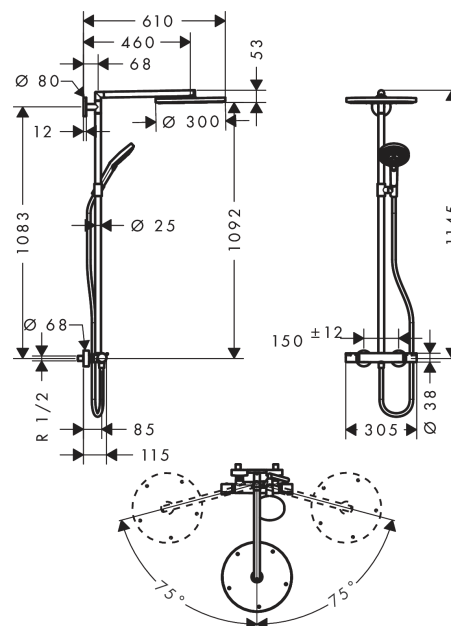

Raindance S

Showerpipe 300 1jet with thermostat

Surfaces: **chrome** Article Number: **27114000**

Description

product features

- consists of: overhead shower, hand shower, shower thermostat, shower hose, slider
- maximum flow rate at 0.3 MPa: 16 l/min
- overhead shower Raindance S 300 Air
- shower head size: 300 mm
- spray type: RainAir
- operating pressure: min. 0.2 MPa/max. 1.0 MPa
- fully chrome-plated spray disc
- shower arm length: 460 mm
- swivel shower arm
- thermostat Ecostat Comfort
- safety lock at 40° C
- adjustable hot water limitation
- outlets controlled via turning handle
- installation type: exposed installation
- connection dimension DN15
- connection thread G 1/2
- centre distance 150 ± 12 mm
- height-adjustable hand shower holder
- suitable for continuous flow water heaters with an output of 18 kW

Technology

Product image

Scale drawing

Raindance S

Showerpipe 300 1jet with thermostat

Surfaces: **chrome** Article Number: **27114000**

Flowchart

Raindance S

Showerpipe 300 1jet with thermostat

Surfaces: chrome Article Number: 27114000

Installation examples