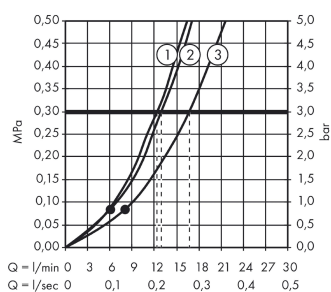

Croma Select E Hand shower Multi

Surfaces: **White/Chrome** Article Number: **26810400**

Description

product features

- shower head size: 110 mm
- convenient diversion via Select button
- spray type: SoftRain, IntenseRain, Massage spray
- flow rate at 3 bar: 16 l/min
- with internal water conduction
- rinseable dirt filter
- connection thread G ½
- connection dimension: DN15
- suitable for continuous flow water heaters
- scope of supply: hand shower, filter seal, assembly instruction

Technology

Design awards

Product image

Scale drawing

Flowchart

The consumption was measured in combination with the appropriate fittings (thermostat/mixer/in-wall valve) to reflect actual application in practice.