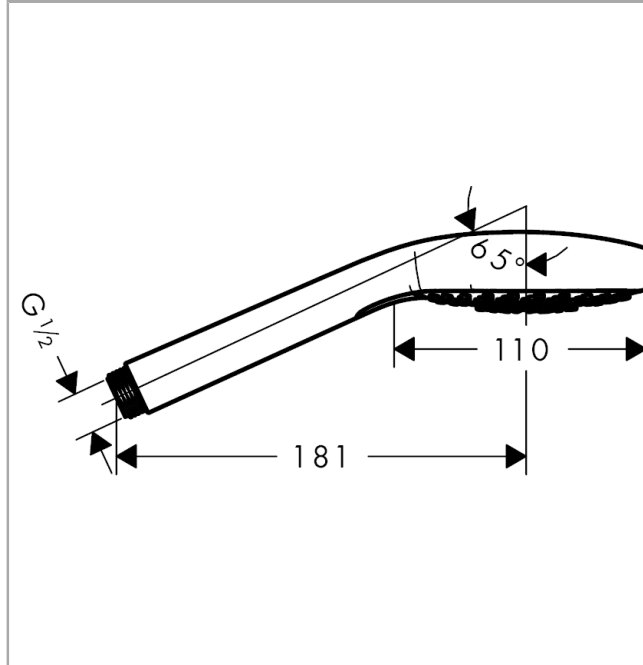

Croma Select E Hand shower Multi

Surfaces: **White/Chrome** Article Number: **26810400**

Description

product features

- shower head size: 110 mm
- convenient diversion via Select button
- spray type: SoftRain, IntenseRain, Massage spray
- flow rate at 3 bar: 16 l/min
- with internal water conduction
- rinseable dirt filter
- connection thread G ½
- connection dimension: DN15
- suitable for continuous flow water heaters
- scope of supply: hand shower, filter seal, assembly instruction

Technology

Design awards

Product image

Scale drawing

Flowchart

The consumption was measured in combination with the appropriate fittings (thermostat/mixer/in-wall valve) to reflect actual application in practice.