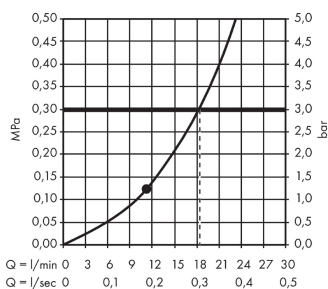

Crometta E

Overhead shower 240 1jet

Surfaces: **Chrome** Article Number: **26726000**

Description

product features

- shower head size: 240 x 240 mm
- spray type: Rain
- flow rate Rain spray (at 0.3 MPa): 18 l/min
- fully chrome-plated spray disc
- material spray disc: plastic
- installation: ceiling or wall
- connection thread G ½
- connection dimension: DN15
- scope of supply: overhead shower, filter seal, assembly instruction

Technology

Design awards

Product image

Scale drawing

Flowchart

The consumption was measured in combination with the appropriate fittings (thermostat/mixer/ in-wall valve) to reflect actual application in practice.