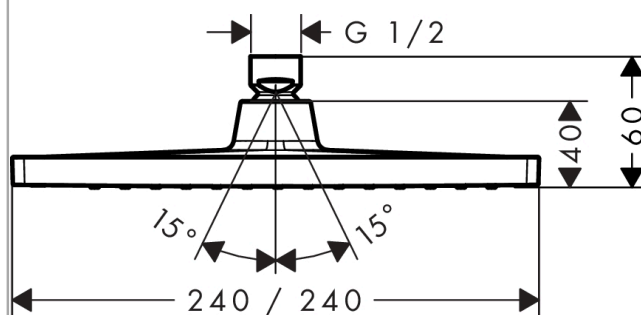

Crometta E

Overhead shower 240 1jet

Surfaces: **Chrome** Article Number: **26726000**

Description

product features

- shower head size: 240 x 240 mm
- spray type: Rain
- flow rate Rain spray (at 0.3 MPa): 18 l/min
- fully chrome-plated spray disc
- material spray disc: plastic
- installation: ceiling or wall
- connection thread G ½
- connection dimension: DN15
- scope of supply: overhead shower, filter seal, assembly instruction

Technology

Design awards

Product image

Scale drawing

Flowchart

The consumption was measured in combination with the appropriate fittings (thermostat/mixer/ in-wall valve) to reflect actual application in practice.