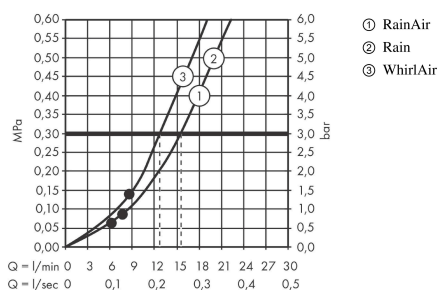

Raindance Select S Hand shower 120 3jet

Surfaces: **Matt Black** Article Number: **26530670**

Description

product features

- shower head size: 125 mm
- spray type: Rain, RainAir, Whirl
- convenient diversion via Select button
- maximum flow rate at 3 bar: 15 l/min
- minimum flow pressure: 1,4 bar
- with internal water conduction
- rinseable screen seal
- connection thread G 1/2
- connection dimension: DN15
- suitable for continuous flow water heaters

Technology

Design awards

Product image

Scale drawing

Flowchart

The consumption was measured in combination with the appropriate fittings (thermostat/mixer/ in-wall valve) to reflect actual application in practice.