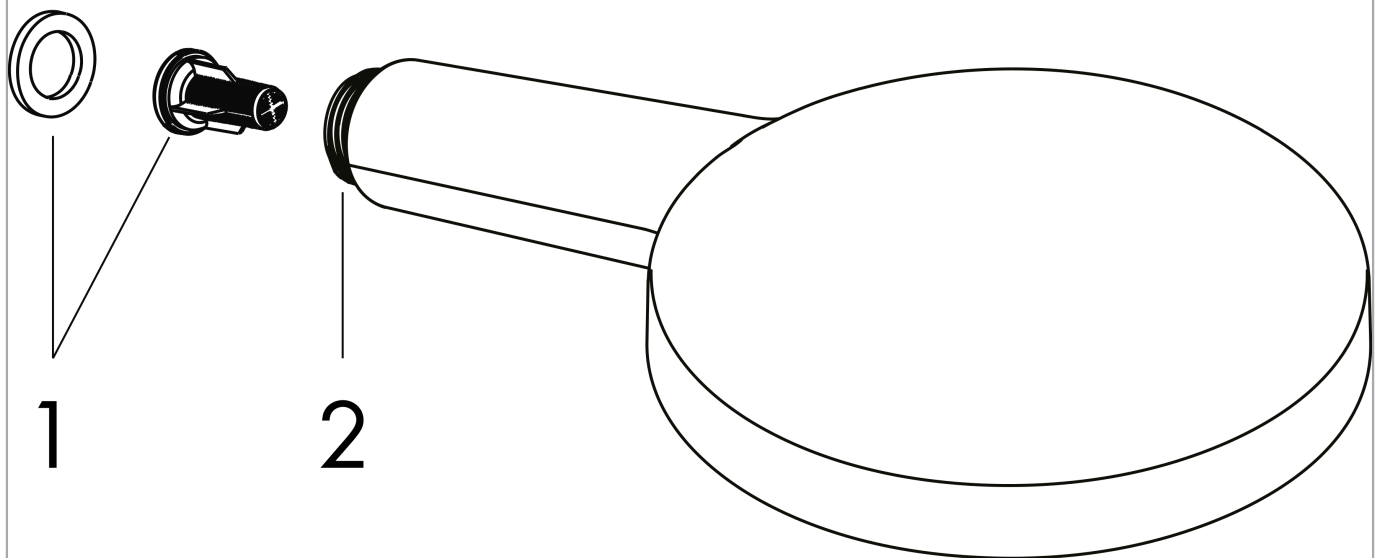

Raindance Select S
Hand shower 120 3jet
Surfaces: **Matt Black**

Article Number: **26530670**

Exploded Drawing

Year of production: >04/20

**Raindance Select S
Hand shower 120 3jet**

Surfaces: **Matt Black** Article Number: **26530670**

Spare part list

Year of production: >04/20

Pos.	Description	Article Number	Price	PU
1	filter insert	97708000	-	1
2	pivoting connection	93089000	-	1