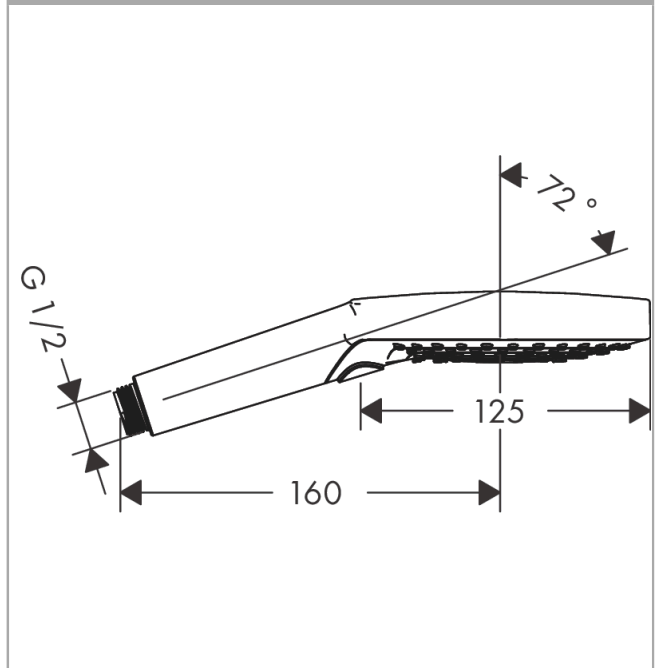

Raindance Select S Hand shower 120 3jet

Surfaces: **Matt Black** Article Number: **26530670**

Description

product features

- shower head size: 125 mm
- spray type: Rain, RainAir, Whirl
- convenient diversion via Select button
- maximum flow rate at 3 bar: 15 l/min
- minimum flow pressure: 1,4 bar
- with internal water conduction
- rinseable screen seal
- connection thread G 1/2
- connection dimension: DN15
- suitable for continuous flow water heaters

Technology

Design awards

Product image

Scale drawing

Flowchart

The consumption was measured in combination with the appropriate fittings (thermostat/mixer/ in-wall valve) to reflect actual application in practice.