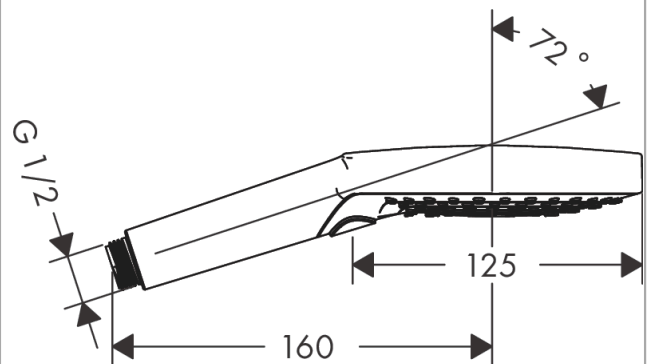

Raindance Select S Hand shower 120 3jet

Finish: **Brushed Bronze** Article Number: **26530140**

Description

product features

- shower head size: 125 mm
- spray type: Rain, RainAir, Whirl
- convenient spray selection via Select button
- spray disc surface: easy cleanable plastic spray disc
- maximum flow rate at 3 bar: 15 l/min
- minimum flow pressure: 1,4 bar
- with internal water conduction
- rinseable screen seal
- connection thread G ½
- connection dimension: DN15
- suitable for continuous flow water heaters

Technology

Design awards

reddot winner 2020

reddot winner 2021

Product image

Scale drawing

Flowchart

The consumption was measured in combination with the appropriate fittings (thermostat/mixer/ in-wall valve) to reflect actual application in practice.