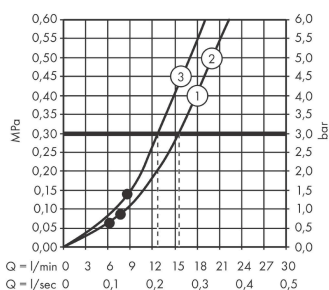

Raindance Select S Hand shower 120 3jet

Finish: **Brushed Bronze** Article Number: **26530140**

Description

product features

- shower head size: 125 mm
- spray type: Rain, RainAir, Whirl
- convenient spray selection via Select button
- spray disc surface: easy cleanable plastic spray disc
- maximum flow rate at 3 bar: 15 l/min
- minimum flow pressure: 1,4 bar
- with internal water conduction
- rinseable screen seal
- connection thread G ½
- connection dimension: DN15
- suitable for continuous flow water heaters

Technology

Design awards

reddot winner 2020

reddot winner 2021

Product image

Scale drawing

Flowchart

The consumption was measured in combination with the appropriate fittings (thermostat/mixer/ in-wall valve) to reflect actual application in practice.