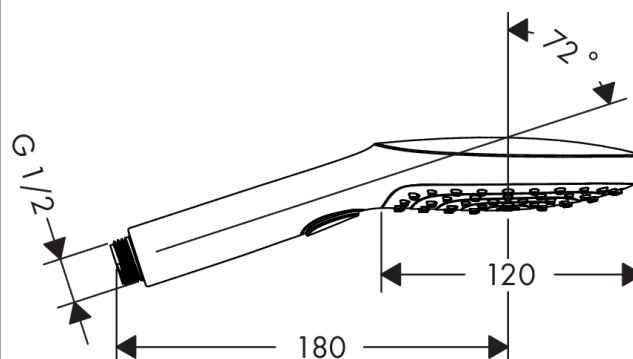

Raindance Select E Hand shower 120 3jet

Surfaces: **Chrome** Article Number: **26520000**

Description

product features

- shower head size: 120 mm
- convenient diversion via Select button
- spray type: RainAir, Rain, WhirlAir
- flow rate at 3 bar: 15 l/min
- with internal water conduction
- rinseable dirt filter
- connection thread G ½
- connection dimension: DN15
- suitable for continuous flow water heaters
- scope of supply: hand shower, filter seal, assembly instruction

Technology

Design awards

product design award

2013

Product image

Scale drawing

Flowchart

The consumption was measured in combination with the appropriate fittings (thermostat/mixer/ in-wall valve) to reflect actual application in practice.