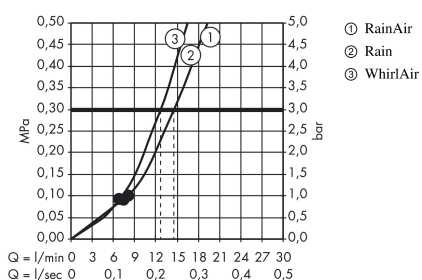

Raindance Select E Hand shower 120 3jet

Surfaces: **Chrome** Article Number: **26520000**

Description

product features

- shower head size: 120 mm
- convenient diversion via Select button
- spray type: RainAir, Rain, WhirlAir
- flow rate at 3 bar: 15 l/min
- with internal water conduction
- rinseable dirt filter
- connection thread G ½
- connection dimension: DN15
- suitable for continuous flow water heaters
- scope of supply: hand shower, filter seal, assembly instruction

Technology

Design awards

product design award

2013

Product image

Scale drawing

Flowchart

The consumption was measured in combination with the appropriate fittings (thermostat/mixer/ in-wall valve) to reflect actual application in practice.