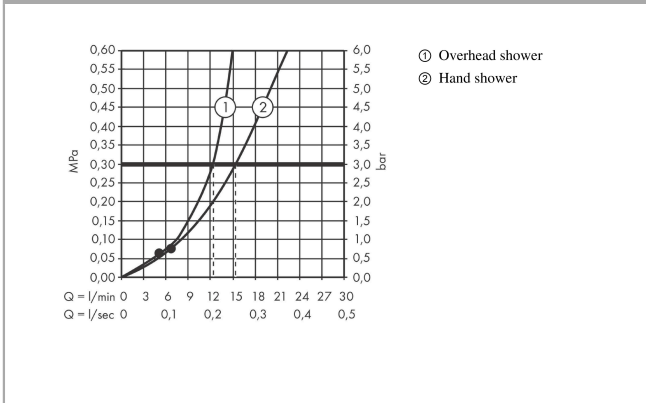

**Vernis Blend****Showerpipe 200 1jet with thermostat**Surface: **Chrome** Article Number: **26276000****Description****product features**

- consists of: overhead shower, hand shower, shower thermostat, shower hose, shower bar, slider
- overhead shower Vernis Blend 200 1jet
- shower head size overhead shower: 205 mm
- spray type overhead shower: Rain
- ball-joint: overhead shower angle adjustable
- maximum flow rate at 3 bar: 15,2 l/min
- flow rate Rain spray (at 3 bar): 12,4 l/min
- spray type hand shower: Rain, IntenseRain
- flow rate of hand shower at 3 bar: 15,2 l/min
- minimum flow pressure: 1 bar
- max. operating pressure: 10 bar
- shower bar diameter: 19 mm
- height-adjustable slider with locking push-button slider
- shower arm length overhead shower: 426 mm
- thermostat Vernis
- safety lock at 40°C
- adjustable hot water limitation
- outlets controlled via turning handle
- suitable for continuous flow water heaters
- mounting type: exposed installation
- connection dimension DN15
- connection thread G ½
- centre distance 150 ± 12 mm
- intrinsically safe against backflow
- pipe length: 1124 mm
- 2 functions

**Technology**

**Vernis Blend**  
**Showerpipe 200 1jet with thermostat**  
 Surface: **Chrome** Article Number: **26276000**

Product image

Scale drawing

Flowchart

**Vernis Blend**  
**Showerpipe 200 1jet with thermostat**  
 Surface: **Chrome** Article Number: **26276000**