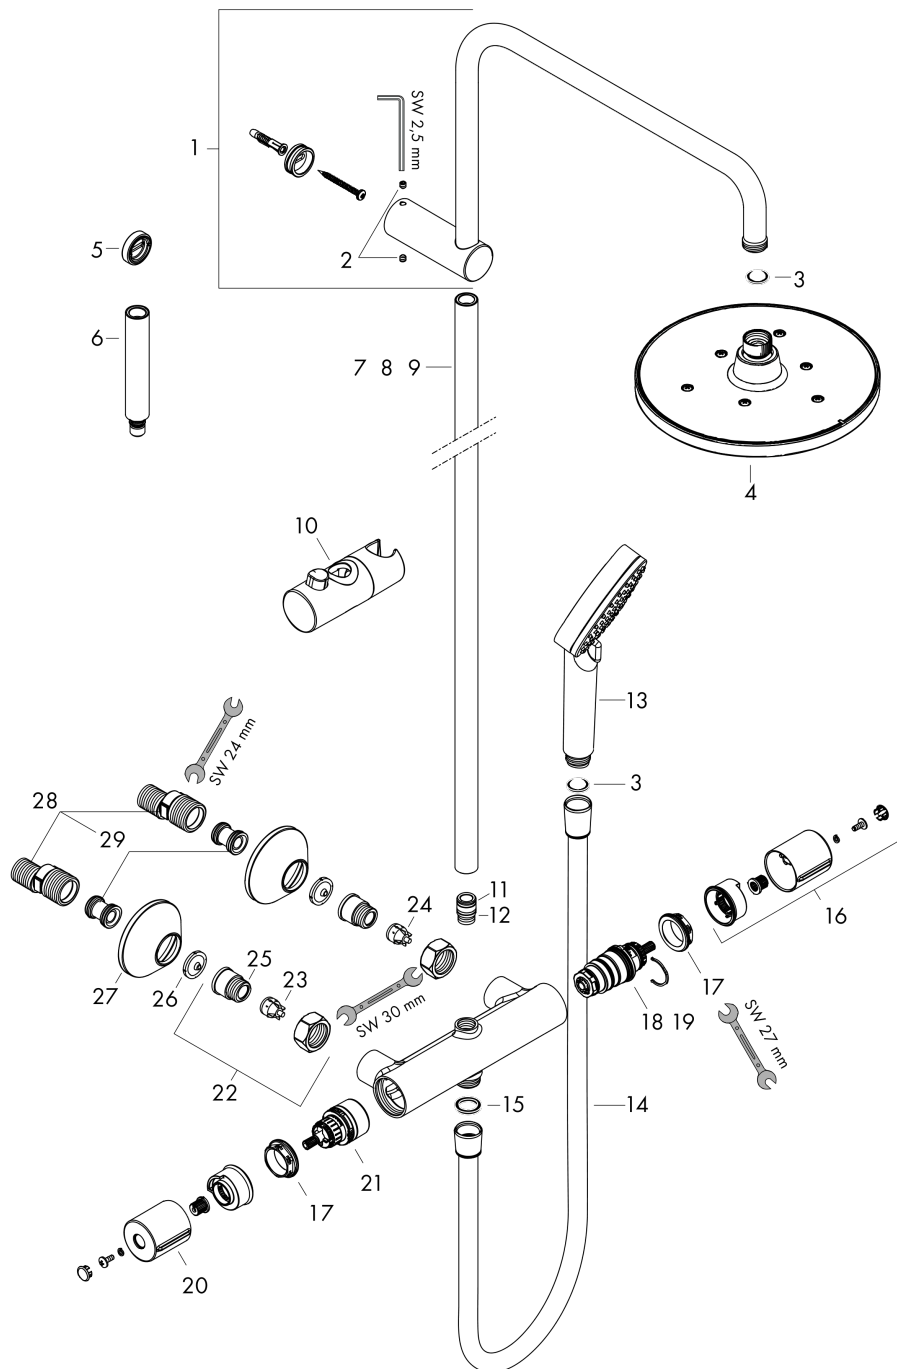

Vernis Blend
Showerpipe 200 1jet with thermostat
Surface: **Chrome** Article Number: **26276000**

Exploded Drawing

Year of production: >04/21

Vernis Blend

Showerpipe 200 1jet with thermostat

Surface: **Chrome** Article Number: **26276000**

Spare part list

Year of production: >04/21

Pos.	Description	Article Number	Price	PU
1	shower arm	93768000	€ 88,54	1
2	hollow set screw M5x5	98446000	€ 3,33	1
3	filter packing	94246000	€ 3,33	1
4	head shower	26271000	-	1
5	tile-matching-disk 7 mm	93813000	€ 14,28	1
6	extension 100 mm	94164000	€ 36,89	1
7	pipe 845 mm	93906000	€ 72,47	1
8	pipe 945 mm	93770000	€ 72,47	1
9	pipe 1145 mm	93907000	€ 72,47	1
10	support, assy	93729000	€ 28,92	1
11	O-ring 11x2	98127000	€ 3,33	1
12	O-ring 12x2	98214000	€ 3,33	1
13	handshower	26270000	-	1
14	shower hose Metaflex'C 1,60 m	28266000	-	1
15	seal	98058000	€ 3,33	1
16	handle for thermostat	93727000	€ 36,89	1
17	nut	98913000	€ 18,80	1
18	thermostat cartridge	98282000	€ 103,17	1
19	cartridge for exchanged connections	92373000	€ 256,68	1
20	handle	93731000	€ 28,92	1
21	shut off unit with selector	98283000	€ 72,47	1
22	connecting thread G½	93730000	€ 36,89	1
23	non return valve (pressure-resistant up to 2 MPa)	93136000	€ 28,92	1
24	non return valve	96737000	€ 28,92	1
25	O-ring 16x2	98133000	€ 3,33	1
26	filter packing	96922000	€ 8,69	1
27	escutcheon Ø 70 mm	93718000	€ 11,66	1
28	set of S-unions (±12 mm)	94140000	€ 45,82	1
29	noise reduction	96429000	€ 5,36	1