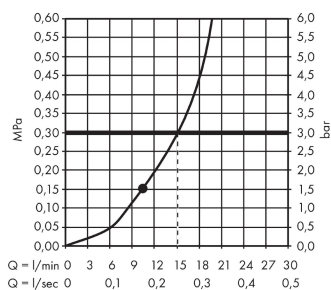

Croma

Overhead shower 280 1jet

Surfaces: **Chrome** Article Number: **26220000**

Description

product features

- shower head size: 280 mm
- spray type: RainAir
- flow rate RainAir spray (at 0.3 MPa): 15 l/min
- fully chrome-plated spray disc
- material spray disc: metal
- spray disc removeable for cleaning
- installation: ceiling or wall
- connection thread G 1/2
- connection dimension: DN15
- scope of supply: overhead shower, filter seal, assembly instruction

Technology

Design awards

reddot award 2017
winner

Product image

Scale drawing

Flowchart

The consumption was measured in combination with the appropriate fittings (thermostat/mixer/in-wall valve) to reflect actual application in practice.