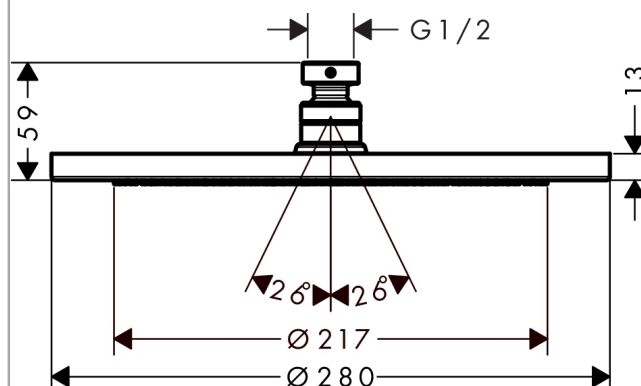

Croma

Overhead shower 280 1jet

Surfaces: **Chrome** Article Number: **26220000**

Description

product features

- shower head size: 280 mm
- spray type: RainAir
- flow rate RainAir spray (at 0.3 MPa): 15 l/min
- fully chrome-plated spray disc
- material spray disc: metal
- spray disc removeable for cleaning
- installation: ceiling or wall
- connection thread G 1/2
- connection dimension: DN15
- scope of supply: overhead shower, filter seal, assembly instruction

Technology

Design awards

reddot award 2017
winner

Product image

Scale drawing

Flowchart

The consumption was measured in combination with the appropriate fittings (thermostat/mixer/in-wall valve) to reflect actual application in practice.