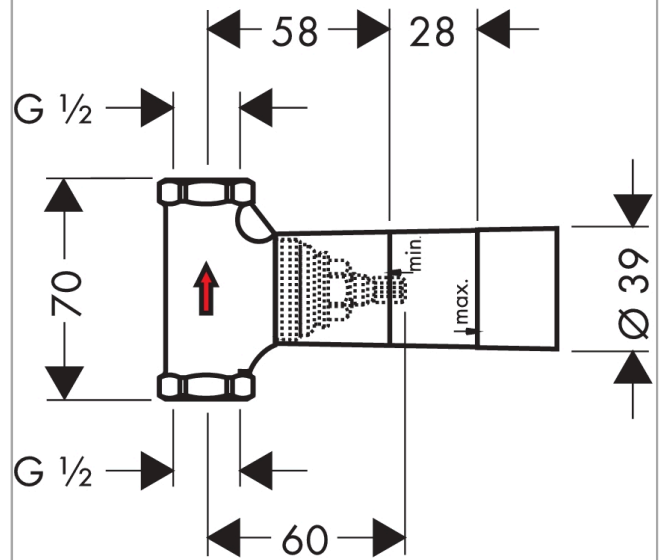

## Basic set 40 l/min for shut-off valve for concealed installation ceramic

Surfaces: n.a. Article Number: 15974180

### Description

#### product features

- connection type: DN15
- suitable for all shut-off valves finish sets
- flow rate: 40 l/min
- connection dimension: DN15

### Scale drawing