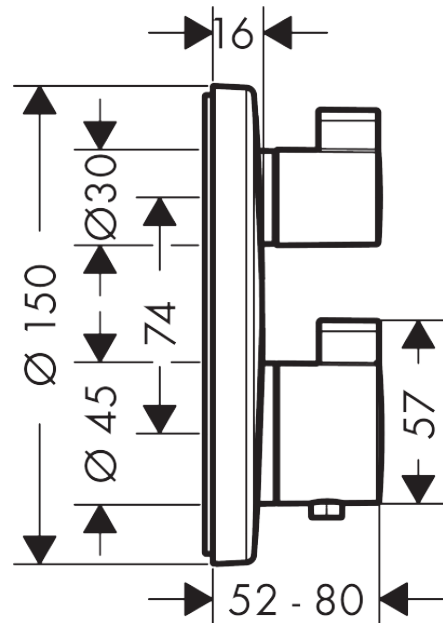

## Ecostat S

Thermostat for concealed installation for 2 functions

Surfaces: **Chrome** Article Number: **15758000**

### Description

#### product features

- 2 outlets
- thermostat cartridge, shut-off/ diverter valve
- safety lock at 40° C
- temperature limitation adjustable
- scope of supply: handles, sleeve, mixing unit, escutcheon, shut-off/ diverter valve
- not included: basic set

### Scale drawing