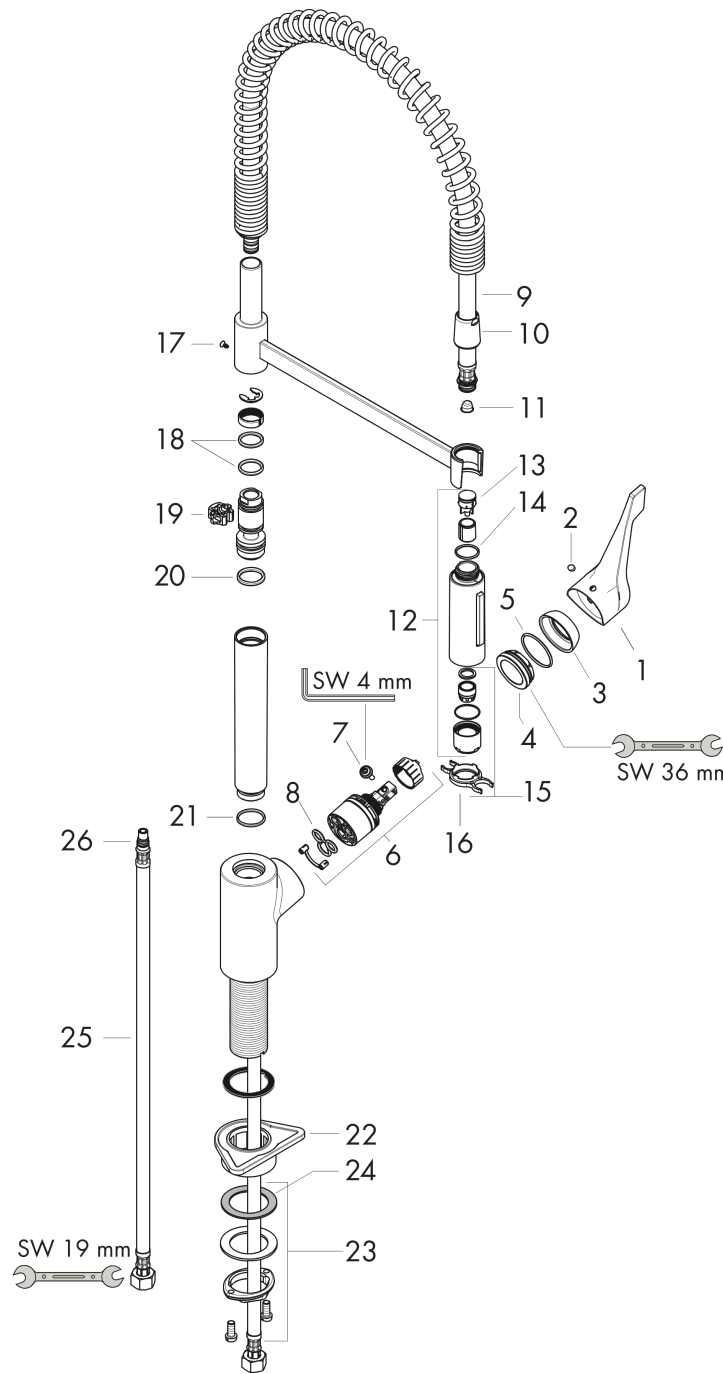

Cento
Single lever kitchen mixer XXL, Semi-Pro, 2jet
 Finish: **Chrome** Article Number: **14806000**

Description

product features

- ComfortZone 190
- swivel range 360°
- normal spray, shower spray
- lockable shower spray, spray returns through pressing spray diverter
- connection dimension: DN15
- maximum flow rate at 3 bar: 10 l/min
- connection type: G 3/8 connections
- temperature limitation adjustable
- integrated non-return valve
- suitable for continuous flow water heaters
- EPD Kitchen Faucets

Technology

Product image

Scale drawing

Flowchart

Cento
Single lever kitchen mixer XXL, Semi-Pro, 2jet
 Finish: **Chrome** Article Number: **14806000**

Exploded Drawing

Year of production: >03/14

Cento
Single lever kitchen mixer XXL, Semi-Pro, 2jet
 Finish: **Chrome** Article Number: **14806000**

Spare part list

Year of production: >03/14

Pos.	Description	Article Number	Price	PU
1	handle	92204000	€ 58,67	1
2	screw cover	96338000	€ 3,33	1
3	flange	95498000	€ 8,69	1
4	nut	97209000	€ 14,28	1
5	O-Ring 32x2	98193000	€ 3,33	1
6	cartridge, assy	95730000	€ 36,89	1
7	locking screw for handle	95140000	€ 5,36	1
8	seal	95008000	€ 8,69	1
9	shower hose	93820000	€ 72,47	1
10	nut	92757000	€ 14,28	1
11	filter	97735000	€ 3,33	1
12	handspray	98459000	€ 103,17	1
13	set of non return valves DW 15	97350000	€ 18,80	1
14	O-ring 18x1,5	98231000	€ 3,33	1
15	aerator laminar M22x1 (15 l/min)	95909000	€ 45,82	1
16	service tool	95910000	€ 8,69	1
17	screw	97662000	€ 8,69	1
18	O-ring 17x2,5	98387000	€ 3,33	1
19	axialring	97558000	€ 3,33	1
20	O-ring 20x2,5	92602000	€ 5,36	1
21	O-ring 21x2	98205000	€ 5,36	1
22	support	97523000	€ 5,36	1
23	fixing set (Ø 34)	95049000	€ 14,28	1
24	lever collar	97548000	€ 3,33	1
25	connection hose 900 mm M8x0,75 G3/8	96316000	€ 36,89	1
26	O-ring 7x1,5	98422000	€ 3,33	1