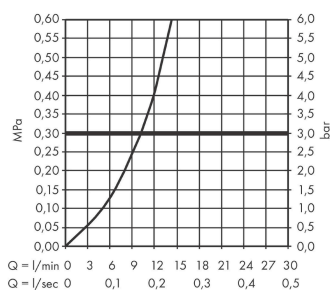

Cento
Single lever kitchen mixer XXL, Semi-Pro, 2jet
 Finish: **Chrome** Article Number: **14806000**

Description

product features

- ComfortZone 190
- swivel range 360°
- normal spray, shower spray
- lockable shower spray, spray returns through pressing spray diverter
- connection dimension: DN15
- maximum flow rate at 3 bar: 10 l/min
- connection type: G 3/8 connections
- temperature limitation adjustable
- integrated non-return valve
- suitable for continuous flow water heaters
- EPD Kitchen Faucets

Technology

Product image

Scale drawing

Flowchart

Cento
Single lever kitchen mixer XXL, Semi-Pro, 2jet
 Finish: **Chrome** Article Number: **14806000**

Exploded Drawing

Year of production: >03/14

Cento
Single lever kitchen mixer XXL, Semi-Pro, 2jet
 Finish: **Chrome** Article Number: **14806000**