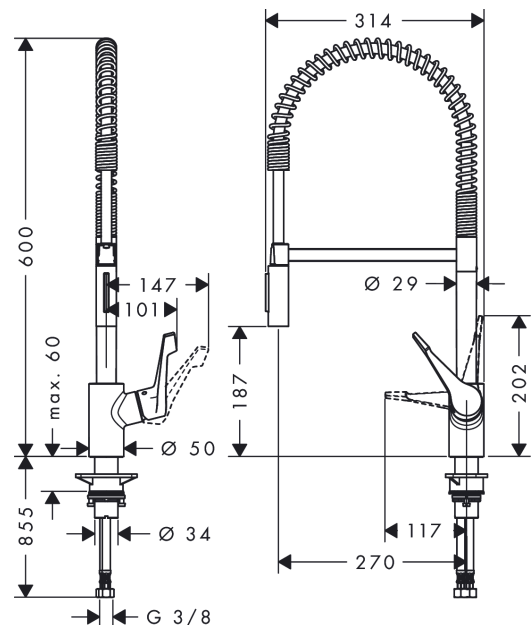

Cento
Single lever kitchen mixer XXL, Semi-Pro, 2jet
 Finish: **Chrome** Article Number: **14806000**

Description

product features

- ComfortZone 190
- swivel range 360°
- normal spray, shower spray
- lockable shower spray, spray returns through pressing spray diverter
- connection dimension: DN15
- maximum flow rate at 3 bar: 10 l/min
- connection type: G 3/8 connections
- temperature limitation adjustable
- integrated non-return valve
- suitable for continuous flow water heaters
- EPD Kitchen Faucets

Technology

Product image

Scale drawing

Flowchart

Cento
Single lever kitchen mixer XXL, Semi-Pro, 2jet
 Finish: **Chrome** Article Number: **14806000**

Exploded Drawing

Year of production: >03/14

Cento
Single lever kitchen mixer XXL, Semi-Pro, 2jet
 Finish: **Chrome** Article Number: **14806000**

Spare part list

Year of production: >03/14

Pos.	Description	Article Number	Price	PU
1	handle	92204000	€ 58,67	1
2	screw cover	96338000	€ 3,33	1
3	flange	95498000	€ 8,69	1
4	nut	97209000	€ 14,28	1
5	O-Ring 32x2	98193000	€ 3,33	1
6	cartridge, assy	95730000	€ 36,89	1
7	locking screw for handle	95140000	€ 5,36	1
8	seal	95008000	€ 8,69	1
9	shower hose	93820000	€ 72,47	1
10	nut	92757000	€ 14,28	1
11	filter	97735000	€ 3,33	1
12	handspray	98459000	€ 103,17	1
13	set of non return valves DW 15	97350000	€ 18,80	1
14	O-ring 18x1,5	98231000	€ 3,33	1
15	aerator laminar M22x1 (15 l/min)	95909000	€ 45,82	1
16	service tool	95910000	€ 8,69	1
17	screw	97662000	€ 8,69	1
18	O-ring 17x2,5	98387000	€ 3,33	1
19	axialring	97558000	€ 3,33	1
20	O-ring 20x2,5	92602000	€ 5,36	1
21	O-ring 21x2	98205000	€ 5,36	1
22	support	97523000	€ 5,36	1
23	fixing set (Ø 34)	95049000	€ 14,28	1
24	lever collar	97548000	€ 3,33	1
25	connection hose 900 mm M8x0,75 G3/8	96316000	€ 36,89	1
26	O-ring 7x1,5	98422000	€ 3,33	1